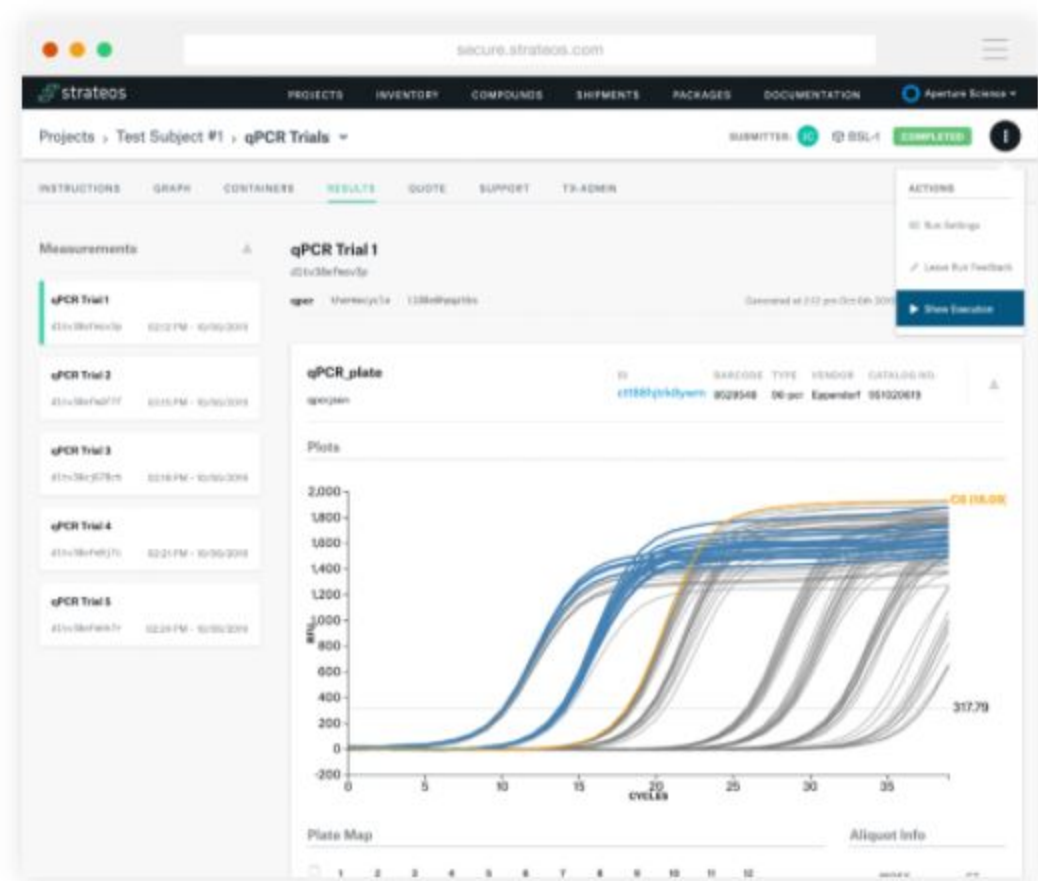

Effortlessly manage all of your Strateos resources including Projects, Protocols, Runs, Datasets and

OVERVIEW
The Strateos Console provides quick access to all of your

Effortlessly manage all of your Strateos resources including Projects, Protocols, Runs, Datasets and Inventory, and discover new capabilities to help you with your science. The Strateos Console provides an easy-to-use, web-based, graphical user interface to quickly get work done. Combined with powerful admin features for billing breakdowns, security and team management the Strateos Console helps your organization get the most out of Strateos. Get the complete overview of your Strateos resources and infrastructure that you need.

OVERVIEW

The Strateos Console provides quick access to all of your Strateos resources

FIELDS

Administration, Management

CHALLENGE

Getting a comprehensive view of your infrastructure, team activity and research artifacts is difficult and complex

SOLUTION

The Strateos Console provides easy management of everything you do on Strateos, right from your web browser

A POWERFUL BROWSER BASED OVERVIEW OF YOUR WORK

YOUR STRATEOS RESOURCES RIGHT AT YOUR FINGERTIPS

Launch multiple automated experiments, design molecules, and collaborate remotely with your team. All of this can be done through the Strateos Console's easy-to-use graphical interface. Built for the web, the Strateos Console empowers your team to take charge of their experiments and manage all of their activity on Strateos.