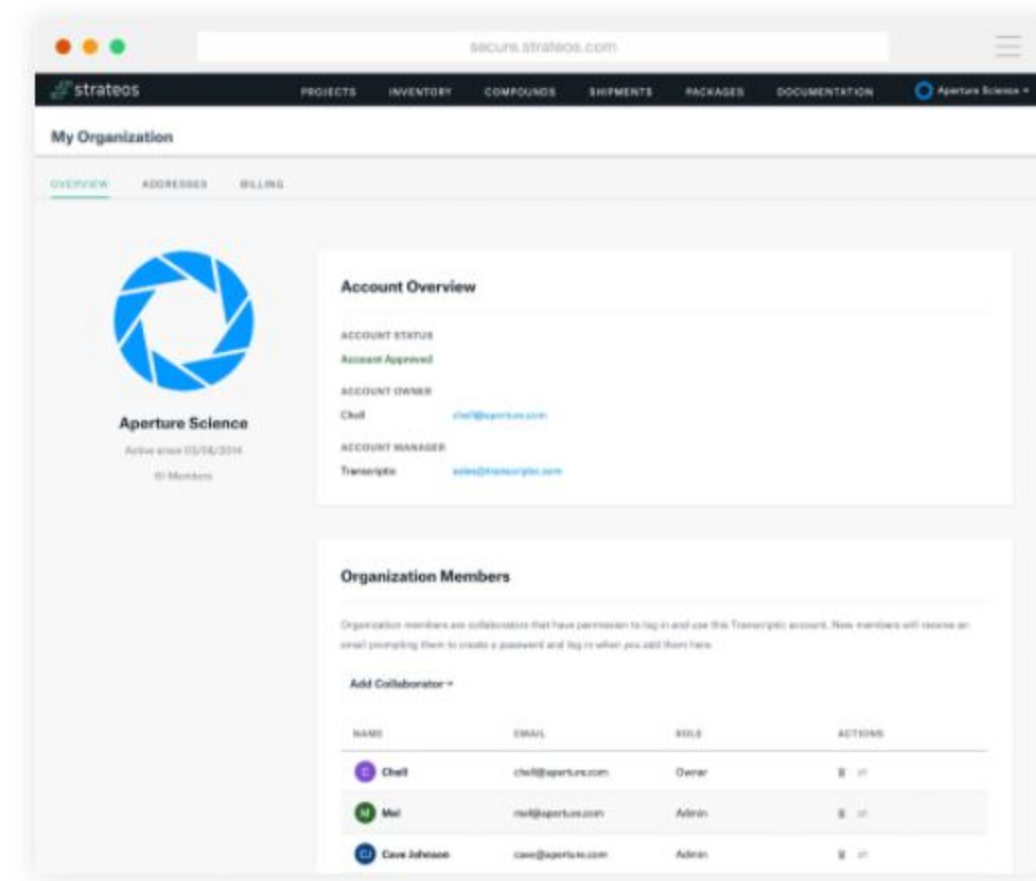

SOLUTION

The Strateos Console provides easy management of everything you do on Strateos, right from your web browser

A POWERFUL BROWSER BASED OVERVIEW OF YOUR WORK

YOUR STRATEOS RESOURCES RIGHT AT YOUR FINGERTIPS

Launch multiple automated experiments, design molecules, and collaborate remotely with your team. All of this can be done through the Strateos Console's easy-to-use graphical interface. Built for the web, the Strateos Console empowers your team to take charge of their experiments and manage all of their activity on Strateos.

MANAGE EVERYTHING ABOUT YOUR ORGANIZATION

Have up to the minute transparency on all of your Strateos Resources

MANAGE EVERYTHING ABOUT YOUR ORGANIZATION

Have up to the minute transparency on all of your Strateos Resources and Services that your team is making use of. Manage your team's users, their projects and spending, all updated in real time and transparent.

FEATURES

WEB-BASED GUI

Built for the web, the Strateos Console runs in the browser making it easy for your team to accomplish what they need from wherever they are working

MANAGE YOUR STRATEOS RESOURCES

Strateos Console is the gateway to all of your Protocols, Workflows, Datasets, Inventory and other services of the Strateos Robotic Cloud Lab