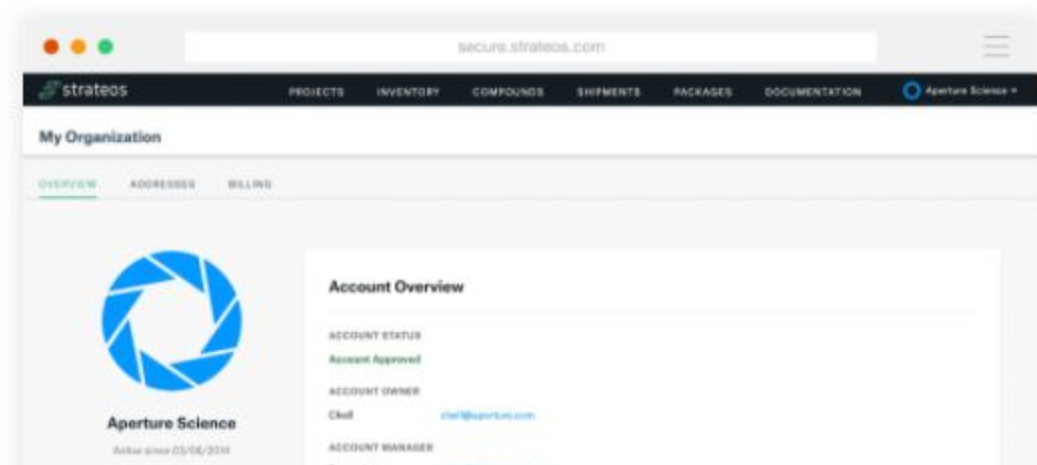

MANAGE EVERYTHING ABOUT YOUR ORGANIZATION

Have up to the minute transparency on all of your Strateos Resources