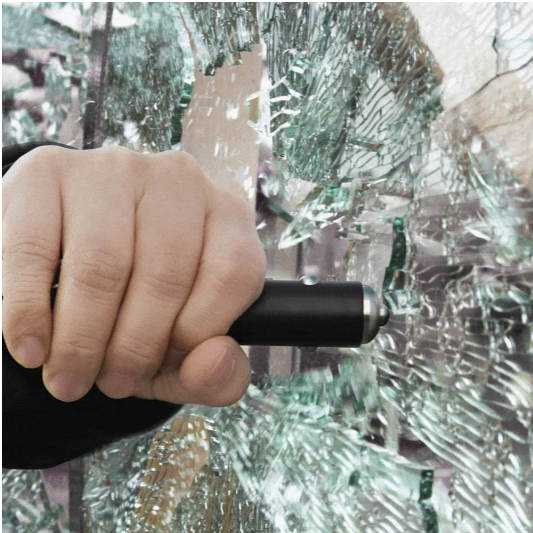

[Privacy](#) - [Terms](#)

7-IN-1 EMERGENCY MULTI TOOL

1. Seat Belt Cutter
2. Window Glass Breaker
3. S.O.S Audible Alarm
4. Flashlight
5. Red Flashing Signal
6. Car Charger
7. Power Bank

PORTABLE POWER

Recharge anywhere with the 2200 mAh battery in the React Powered by ChargeHub. This lightweight pocket-sized car charger and power bank travels with you to eliminate the panic of having a low battery while on-the-go!

ALWAYS WITHIN REACH

The React plugs directly into the 12V outlet of a vehicle so it is always within reach if needed in an emergency. It is small, lightweight, and convenient to carry in a purse, pocket, or backpack!

[BUY NOW](#)

EMERGENCY ESCAPE TOOL

It is common for a car door or seatbelt to jam after a crash, and it is crucial to have the tools you need easily accessible. The built-in seatbelt cutter and window glass breaker are safely concealed and equipped to assist in quickly escaping a vehicle. The S.O.S. Audible Alarm can be used as a personal alarm, criminal deterrent, rescue signal and more.

*React will only break tempered glass – it is not designed to break a windshield, laminated glass, or plated glass.

EMERGENCY FLASHLIGHT + S.O.S. SIGNAL

The LED Flashlight is perfect for daily use, travel, outdoor activities, and in emergency situations. Choose from 3 light modes: high, low, as well as a red flashing S.O.S. signal.