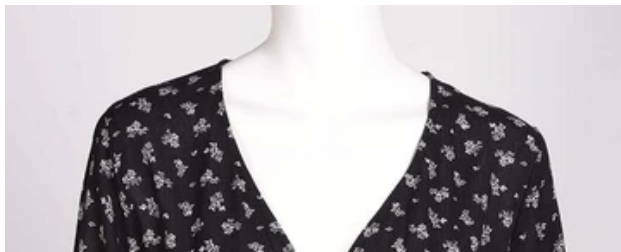

\$21⁹⁷

Surplice Wrap Bell Sleeve Top

\$23⁹⁷ ~~\$69⁹⁹~~

SAVE \$45.03

Scallop Trim Ribbed Cami With Adjustable Strap

\$13⁹⁷ ~~\$42⁰⁰~~

SAVE \$28.03

Mesh Inlay Babydoll Sleeveless Tee

\$14⁹⁷ ~~\$46⁰⁰~~

SAVE \$31.03

Drawstring Cuffed Knit Short

\$14⁹⁷ ~~\$46⁰⁰~~

SAVE \$31.03

Cupcake Bell Sleeve Top

\$23⁹⁷ ~~\$69⁰⁰~~

SAVE \$45.03

Cuffed Sleeve Tie Dye Tee

\$16⁹⁷ ~~\$49⁰⁰~~

SAVE \$32.03

Cuffed sleeve Pocket Tee

\$12⁹⁷ ~~\$39⁰⁰~~

SAVE \$26.03

Cuffed Sleeve Hi-Low Pieced Pocket Tee

\$13⁹⁷