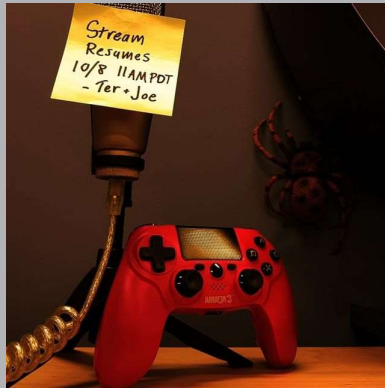

<https://www.instagram.com/p/CGQwuLan8On>

<https://www.instagram.com/p/CGEEiQbnqt6>

Copyright © 2020 Hyperkin, Inc. All Right Reserved