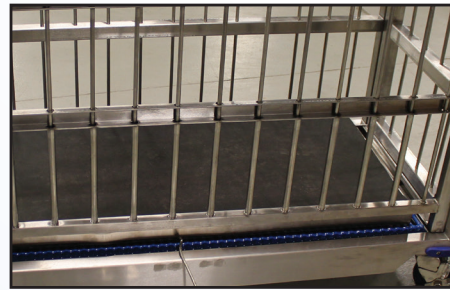

Animal Transport Cart with scale

The Animal Transport Cart (with Scale) is designed to provide a safe environment for the temporary housing or transport of large animals such as sheep, swine and canine. This unit also includes a removable scale with rubber mat that can be used to weigh the animals.

5 Year
Warranty
SS Fabricated Products

- Open top animal transport cart designed for sheep, pigs and dogs
- Made from 304 stainless steel tubular, c-channel and rod construction
- Removable excreta pan accessed from either side
- Includes removable scale with rubber mat
- 5" stainless/polyurethane casters, 2 with brakes
- 24" W x 54" D x 36" H, 61cm W x 137cm D x 91.5cm H