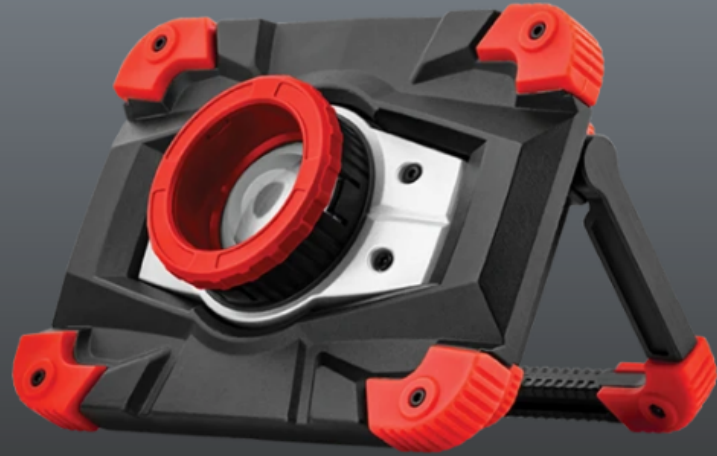

PM650R

700 LUMENS | 200M BEAM | 19H

~~\$50.00~~ **\$39.99**

★★★★★ 4.9 (23)

PM300

700 LUMENS | 200M BEAM | 60H

~~\$40.00~~ **\$29.99**

★★★★★ 4.8 (25)

Rewards

WLR1

RECHARGEABLE FOCUSING WORK LIGHT

Work anywhere, always in the light - using the COAST WLR1 rechargeable, portable work light featuring a folding stand, twist-focusing optic, and three output modes for lighting versatility. Held in the hand or set-up on virtually any surface, this dynamic light is equipped with a USB-out port to double as an on-the-go power source for personal devices at the worksite.