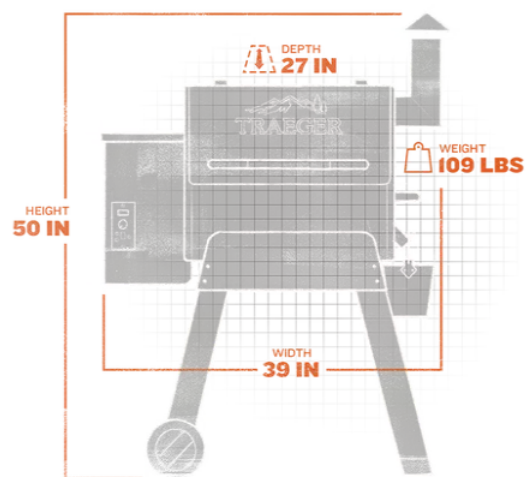

RENEGADE PRO PELLET GRILL MEASUREMENTS