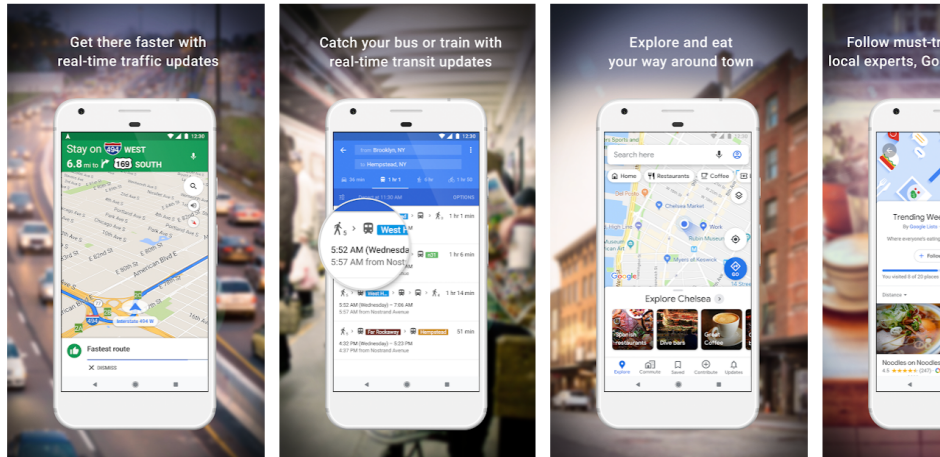

Navigate your world faster and easier with Google Maps. Over 220 countries and territories mapped and hundreds of millions of businesses and places on the map. Get real-time GPS navigation, traffic, and transit info, and explore local neighborhoods by knowing where to eat, drink and go - no matter what part of the world you're in.

Get there faster with real-time updates

- Beat traffic with real-time ETAs and traffic conditions
- Catch your bus, train, or ride-share with real-time transit info
- Save time with automatic rerouting based on live traffic, incidents, and road closures

Discover places and explore like a local

- Discover local restaurant, events, and activities that matter to you
- Know what's trending and new places that are opening in the areas you care about
- Decide more confidently with "Your match," a number on how likely you are to like a place
- Group planning made easy. Share a shortlist of options and vote in real-time
- Create lists of your favorite places and share with friends
- Follow must-try places recommended by local experts, Google, and publishers
- Review places you've visited. Add photos, missing roads and places.

More experiences on Google Maps

- Offline maps to search and navigate without an internet connection
- Street View and indoor imagery for restaurants, shops, museums and more
- Indoor maps to quickly find your way inside big places like airports, malls and stadiums