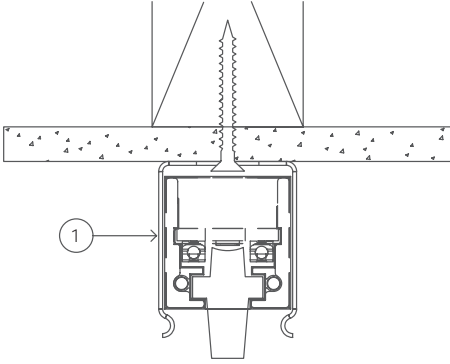

ORDERING

1 - FIXTURE ID MILAN	2 - LENGTH 2 - 2 ft 4 - 4 ft 8 - 8 ft X'-X" - Specify Length	3 - COLOR TEMP 30 - 3000K/90 CRI 35 - 3500K/90 CRI	4 - LED SYSTEM LTG1 - Standard LTG2 - Low	5 - VOLTAGE UNV - Universal (120/277V)	6 - DRIVER (Remote) DB - Standard Dimming (0-10V) PoE - Power over Ethernet. Consult Factory for Compatibility
7 - FINISH BLK - Black (Standard) W* - White CC* - Custom Color (provide RAL#)	8 - MOUNTING AC - Air Craft Cable (50") SM - Surface Mount	9 - OTHER OPTIONS EM 120V - Emergency Pack EM 277V - Emergency Pack EMCKT - Emergency Circuit			

*White cord and canopy provided. Must specify for other requests

DATE

PROJECT

FIRM

TYPE

MOUNTING OPTIONS

SM - Surface Mount

1 - Surface Mount Clip