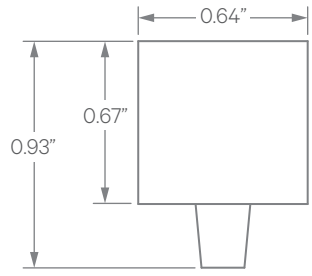

FEATURES

- Available In Made To Measure Lengths Accurate Up To 1/16"
- 100 Direct Lighting
- Special Diffuse Acrylic Drop Lens With 260 Degree Distribution
- Damp Location Rated
- CRI 90+ Standard; R9>50
- 5 Year, 50,000 Hour Fixture Warranty
- 3000K & 3500K Color Temperatures Available
- Available with PoE

EXTRUSION DIMENSIONS

LED SYSTEM INFORMATION

	Nominal System Watts	Nominal Delivered Lumens
Standard (LTG1)	5 W/ft	205 lm/ft
Low (LTG2)	3 W/ft	125 lm/ft

Based on a 3500K luminaire using one driver. Custom outputs available; specify below.