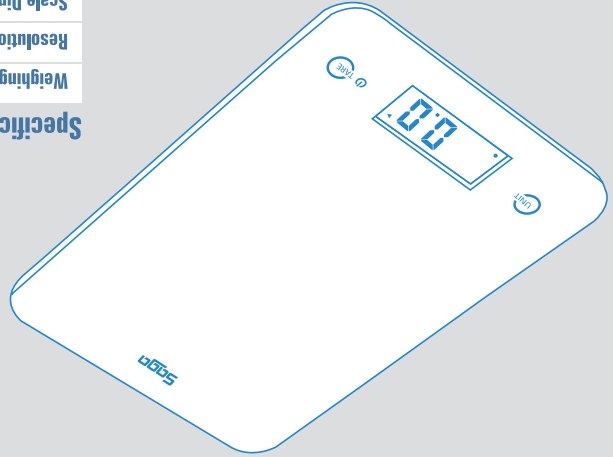

**Specifications**

<b>Weighing Modes</b>	g, lb&oz, ml, Fl.oz
<b>Resolution</b>	0.1oz or 1g
<b>Scale Dimensions</b>	5.9 x 9.1 x 0.5" (150 X 231 X 13mm)
<b>Display Size</b>	0.9 x 2.2" (23 X 56mm)
<b>Power</b>	2 x CR2032 Lithium Batteries
<b>Other Features</b>	Ultra low profile, glass weighing platform Screen backlight, Tare deduction, Auto turn off

**DIGITAL KITCHEN SCALE**

**Saga**

DIGITAL KITCHEN SCALE

**Saga**

**Saga**

**DIGITAL KITCHEN SCALE**

**WEIGHING MODES**

g	lb & oz
ml	Fl.oz

**Saga**

DIGITAL KITCHEN SCALE

**K022 Series**

**Saga**  
DIGITAL KITCHEN SCALE

**Color:**  
Black Silver Blue

**Saga**  
DIGITAL KITCHEN SCALE