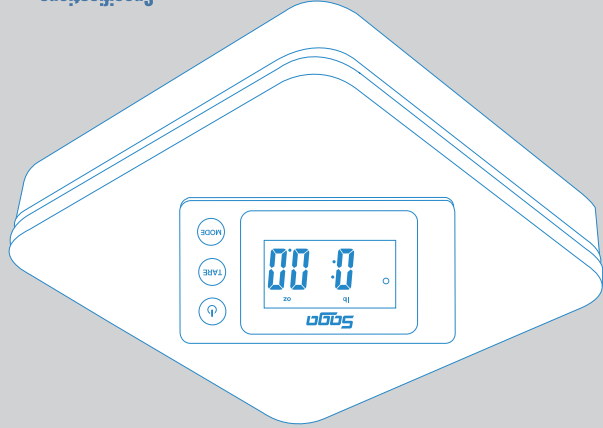

<b>Other Features:</b>	Screen backlight, Tare deduction, Auto turn off Corded readout
<b>Power:</b>	2 x AAA Batteries or 5v DC
<b>Readout Dimensions</b>	4.7 x 2.6" (12 x 6.5mm)
<b>Scale Dimensions</b>	7.9 X 7.9 X 1.6" (200 X 200 X 40mm)
<b>Resolution:</b>	0.1oz or 5g
<b>Weighing Modes</b>	g, oz, kg, lb, lbOz

**Specifications**

DIGITAL POSTAL SCALE

DIGITAL POSTAL SCALE

DIGITAL POSTAL SCALE

Saturn Series

Color: **Black** **White**

**Sggn**  
DIGITAL POSTAL SCALE

**Sggn**  
DIGITAL POSTAL SCALE