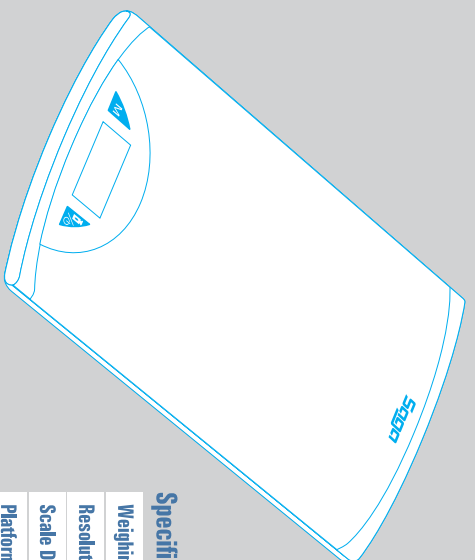

SXKO Series

WEIGHING MODES

g lb & oz ml Fl.oz

Saga
DIGITAL KITCHEN SCALE

SAGA
DIGITAL KITCHEN SCALE

SAGA
DIGITAL KITCHEN SCALE

DIGITAL KITCHEN SCALE

Saga
DIGITAL KITCHEN SCALE

Specifications

Weighing Modes	g, lb&oz, ml, Fl.oz
Resolution:	0.1oz or 2g
Scale Dimensions	9¼" X 5½" X ½" (235 X 140 X 13mm)
Platform Dimensions	7" X 5½" (180 X 140mm)
Power:	1 x CR2032 Lithium Battery
Other features:	Ultra low profile, stainless steel housing Tare deduction, Auto turn off