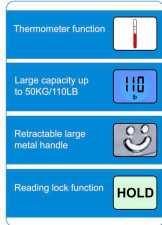

Milo Luggage Scale