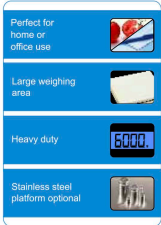

K025 Bench Scale