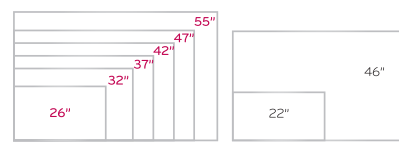

Future Interactive panel with People and Reality

C-Thru LCD LD550WUK/LD470WUJ/LD420WUJ LD370EUJ/LD320EUJ/LD260EXJ

Superior contents expression for eye-catching advertisement

LGD Color gamut 72% Contrast ratio 1300:1
Others Color gamut 50%

Full line up from 26" to 55" suitable for any purpose of transparent display

Transparent panel C-Thru LCD

LD260EXJ/LD320EUJ/LD370EUJ/LD420WUJ LD470WUJ/LD550WUK

Features

Panel Size : 26"/32"/37"/42"/47"/55" L/C mode: IPS
 Color gamut : 72% Transmittance: Above 5%
 Contrast ratio: 1300:1 (55")

Specifications

Size	26inch wide (16:9)	32inch wide (16:9)	37inch wide (16:9)	42inch wide (16:9)	47inch wide (16:9)	55inch wide (16:9)
Active Area (mm)	575.8(H) x 323.7(V)	698.4 (H) x 392.9(V)	808.1(H) x 454.6(V)	930.2(H) x 523.2(V)	1039.7(H) x 584.9(V)	1209.6(H) x 680.4 (V)
Resolution	HD (1366 x 768)	FHD (1920 x 1080)	FHD (1920 x 1080)	FHD (1920 x 1080)	FHD (1920 x 1080)	FHD (1920 x 1080)
Liquid crystal mode	IPS	IPS	IPS	IPS	IPS	IPS
Backlight unit	External Light	External Light	External Light	External Light	External Light	External Light
Viewing Angle (Min.)	U/D/L/R 178°	U/D/L/R 178°	U/D/L/R 178°	U/D/L/R 178°	U/D/L/R 178°	U/D/L/R 178°
Color Gamut	68%	68%	68%	72%	72%	72%
Contrast Ratio	1000:1	1400:1	1400:1	1200:1	1200:1	1300:1
Possible display type	Landscape enable	Landscape enable	Landscape enable	Portrait / Landscape enable	Portrait / Landscape enable	Portrait / Landscape enable
Surface treatment	Anti glare treatment			Shineout(Anti-reflection treatment)		Anti glare treatment
Biz type	Board Assembly					