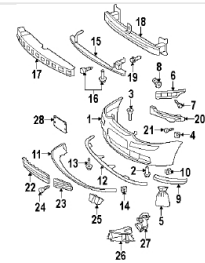

Item # 17 on Diagram
[Find Dealer](#)

MSRP: $68.90 (EA)

Absorber Rabbit

Part Number 1K6807248
Part Type OEM Replacement
2008 - Volkswagen - Rabbit S - CBTA - L5 - 2.5L - GAS
Body hardware - Front bumper - Bumper & components - Absorber