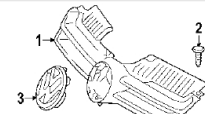

Item # 2 on Diagram

[Find Dealer](#)

Fuel label Rabbit

Part Number 1H0010461Q
Part Type OEM Replacement
2008 - Volkswagen - Rabbit S - CBTA - L5 - 2.5L - GAS
Body hardware - Information labels - Labels - Fuel label
MSRP: $5.74 (EA)