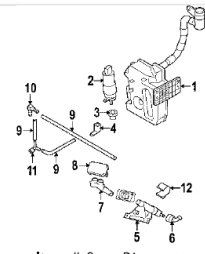

Item # 8 on Diagram
[Find Dealer](#)

MSRP: $36.84 (EA)

Cap GTI, Rabbit Right

Part Number 1K5955110AGRU
Part Type OEM Replacement
2009 - Volkswagen - Rabbit S - CBUA - L5 - 2.5L - GAS
Electrical - Front lamps - Washer components - Cap