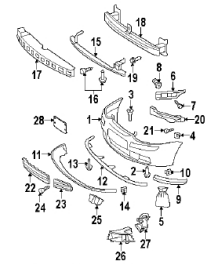

Item # 1 on Diagram
[Find Dealer](#)

MSRP: $392.12 (EA)

Absorber Rabbit

Part Number 1K6807248
Part Type OEM Replacement
2008 - Volkswagen - Rabbit S - CBTA - L5 - 2.5L - GAS
Body hardware - Front bumper - Bumper & components - Absorber