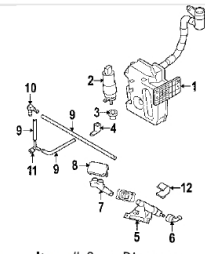

Item # 8 on Diagram
[Find Dealer](#)

MSRP: $39.90 (EA)

Pressure cyl Rabbit, R32 Left

Part Number 1K6955978A
Part Type OEM Replacement
2009 - Volkswagen - Rabbit S - CBUA - L5 - 2.5L - GAS
Electrical - Front lamps - Washer components - Pressure cyl