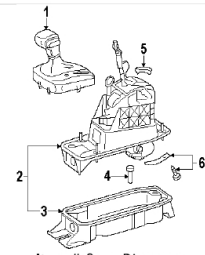

Part Number 1K1713041C

Part Type OEM Replacement

2008 - Volkswagen - Rabbit S - CBTA - L5 - 2.5L - GAS

Body hardware - Console - Center console - Shifter assy

Item # 2 on Diagram
[Find Dealer](#)

MSRP: \$536.63 (EA)