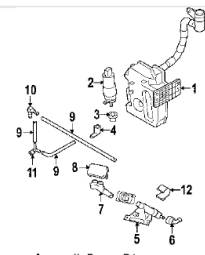

Item # 5 on Diagram