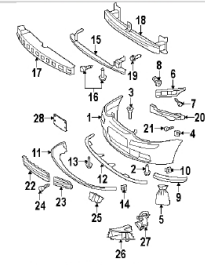

Parts & Accessories eStore

Search

Find a Dealer

Models | Replacement Parts | Accessories | VW DriverGear

Search

[Search](#)

Catalogs

Select catalogs to search

- ☒ VW Genuine Parts
- ☐ Accessories
- ☒ VW DriverGear

[Search](#)

176 - 200 of 200 Parts

1 2 3 4 5 6 7 8

Absorber Rabbit

Part Number 1K6807248

Part Type OEM Replacement

2008 - Volkswagen - Rabbit S - CBUA - L5 - 2.5L - GAS

Body hardware - Front bumper - Bumper & components - Absorber

Item # 17 on Diagram
[Find Dealer](#)

MSRP: $68.90 (EA)

Grille RABBIT

Part Number 1K0853651AGRU

Part Type OEM Replacement

2008 - Volkswagen - Rabbit S - CBUA - L5 - 2.5L - GAS

Body hardware - Grille - Grille & components - Grille