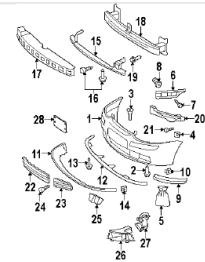

Item # 18 on Diagram

[Find Dealer](#)

MSRP: $249.27 (EA)

Spoiler retainer plate GTI, Rabbit

Part Number 1K0805915D9B9
Part Type OEM Replacement
2008 - Volkswagen - Rabbit S - CBTA - L5 - 2.5L - GAS
Body hardware - Front bumper - Bumper & components - Spoiler retainer plate