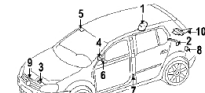

Item # 1 on Diagram

[Find Dealer](#)

Nameplate "RABBIT 2.5"

Part Number 1K0853675AJ739
Part Type OEM Replacement
2008 - Volkswagen - Rabbit S - CBTA - L5 - 2.5L - GAS
Body hardware - Lift gate - Exterior trim - Nameplate
MSRP: $54.50 (EA)

Photo
Coming Soon!

[Find Dealer](#)

Spoiler Rabbit

Part Number 1K0805903A9B9
Part Type OEM Replacement
2008 - Volkswagen - Rabbit S - CBTA - L5 - 2.5L - GAS
Body hardware - Front bumper - Bumper & components - Spoiler
MSRP: $129.27 (EA)