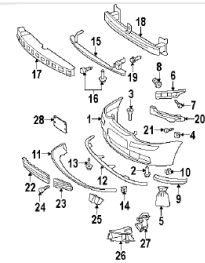

Air grille center, Rabbit

Part Number 1K0853677B9B9
 Part Type OEM Replacement
 2008 - Volkswagen - Rabbit S - CBTA - L5 - 2.5L - GAS
 Body hardware - Front bumper - Bumper & components - Air grille

Item # 22 on Diagram

[Find Dealer](#)

MSRP: \$108.87 (EA)

Guide bracket Rabbit Left

Part Number 1K0807889A
 Part Type OEM Replacement
 2008 - Volkswagen - Rabbit S - CBTA - L5 - 2.5L - GAS
 Body hardware - Front bumper - Bumper & components - Guide bracket

Item # 20 on Diagram

[Find Dealer](#)

MSRP: \$15.38 (EA)

Guide bracket Rabbit Right

Part Number 1K0807890A
 Part Type OEM Replacement
 2008 - Volkswagen - Rabbit S - CBTA - L5 - 2.5L - GAS
 Body hardware - Front bumper - Bumper & components - Guide bracket