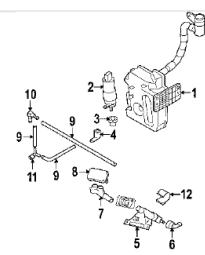

Item # 5 on Diagram
[Find Dealer](#)

MSRP: $55.65 (EA)

Pressure cyl Rabbit, R32 Right

Part Number 1K6955978A
Part Type OEM Replacement
2009 - Volkswagen - Rabbit S - CBUA - L5 - 2.5L - GAS
Electrical - Front lamps - Washer components - Pressure cyl