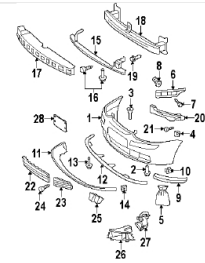

Air grille center, Rabbit

Part Number 1K0853677B9B9
 Part Type OEM Replacement
 2008 - Volkswagen - Rabbit S - CBTA - L5 - 2.5L - GAS
 Body hardware - Front bumper - Bumper & components - Air grille

Item # 22 on Diagram

[Find Dealer](#)

MSRP: \$108.87 (EA)

Guide bracket Rabbit Left

Part Number 1K0807889A
 Part Type OEM Replacement
 2008 - Volkswagen - Rabbit S - CBTA - L5 - 2.5L - GAS
 Body hardware - Front bumper - Bumper & components - Guide bracket

Item # 20 on Diagram

[Find Dealer](#)

MSRP: \$15.38 (EA)

Guide bracket Rabbit Right

Part Number 1K0807890A
 Part Type OEM Replacement
 2008 - Volkswagen - Rabbit S - CBTA - L5 - 2.5L - GAS
 Body hardware - Front bumper - Bumper & components - Guide bracket