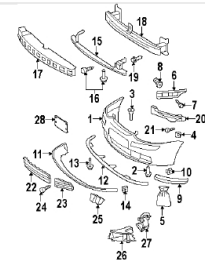

Item # 11 on Diagram

[Find Dealer](#)

Bumper cover Rabbit

Part Number 1K0807217JGRU
Part Type OEM Replacement
2008 - Volkswagen - Rabbit S - CBTA - L5 - 2.5L - GAS
Body hardware - Front bumper - Bumper & components - Bumper cover
MSRP: $129.27 (EA)