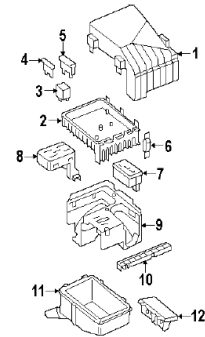

Item # 17 on Diagram

MSRP: \$68.90 (EA)

[Find Dealer](#)

Grille RABBIT

Part Number 1K0853651AGRU
 Part Type OEM Replacement
 2008 - Volkswagen - Rabbit S - CBTA - L5 - 2.5L - GAS
 Body hardware - Grille - Grille & components - Grille

MSRP: \$154.77 (EA)

[Find Dealer](#)

Relay & fuse plt ENGINE COMPARTMENT, Rabbit

Part Number 1K0937125A
 Part Type OEM Replacement
 2009 - Volkswagen - Rabbit S - CBUA - L5 - 2.5L - GAS
 Electrical - Electrical - Fuse & relay - Relay & fuse plt