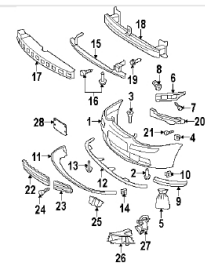

Item # 12 on Diagram

[Find Dealer](#)

MSRP: $54.06 (EA)