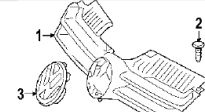

Item # 3 on Diagram

[Find Dealer](#)**Grille fastener RABBIT Left**

Part Number N10354602
 Part Type OEM Replacement
 2008 - Volkswagen - Rabbit S - CBTA - L5 - 2.5L - GAS
 Body hardware - Grille - Grille & components - Grille fastener
 MSRP: \$0.72 (EA)