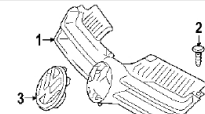

Emblem RABBIT

Part Number 1T0853601AFDY
Part Type OEM Replacement
2008 - Volkswagen - Rabbit S - CBTA - L5 - 2.5L - GAS
Body hardware - Grille - Grille & components - Emblem
MSRP: $51.78 (EA)

Item # 3 on Diagram

[Find Dealer](#)

Grille fastener RABBIT Left

Part Number N10354602
Part Type OEM Replacement
2008 - Volkswagen - Rabbit S - CBTA - L5 - 2.5L - GAS
Body hardware - Grille - Grille & components - Grille fastener
MSRP: $0.72 (EA)