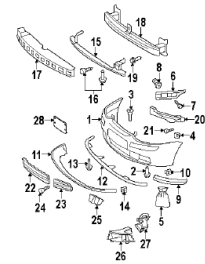

Part Number 1K1713041C

Part Type OEM Replacement

2008 - Volkswagen - Rabbit S - CBTA - L5 - 2.5L - GAS

Body hardware - Console - Center console - Shifter assy

Item # 2 on Diagram
[Find Dealer](#)

MSRP: \$536.63 (EA)

Air grille center, Rabbit

Part Number 1K0853677B9B9
 Part Type OEM Replacement
 2008 - Volkswagen - Rabbit S - CBTA - L5 - 2.5L - GAS
 Body hardware - Front bumper - Bumper & components - Air grille

Item # 22 on Diagram

[Find Dealer](#)

MSRP: \$108.87 (EA)

Guide bracket Rabbit Left

Part Number 1K0807889A
 Part Type OEM Replacement
 2008 - Volkswagen - Rabbit S - CBTA - L5 - 2.5L - GAS
 Body hardware - Front bumper - Bumper & components - Guide bracket