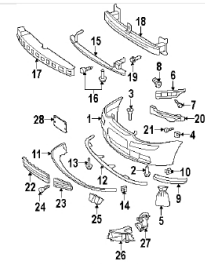

Item # 17 on Diagram

MSRP: $68.90 (EA)

[Find Dealer](#)

Grille RABBIT

Part Number 1K0853651AGRU
Part Type OEM Replacement
2008 - Volkswagen - Rabbit S - CBTA - L5 - 2.5L - GAS
Body hardware - Grille - Grille & components - Grille