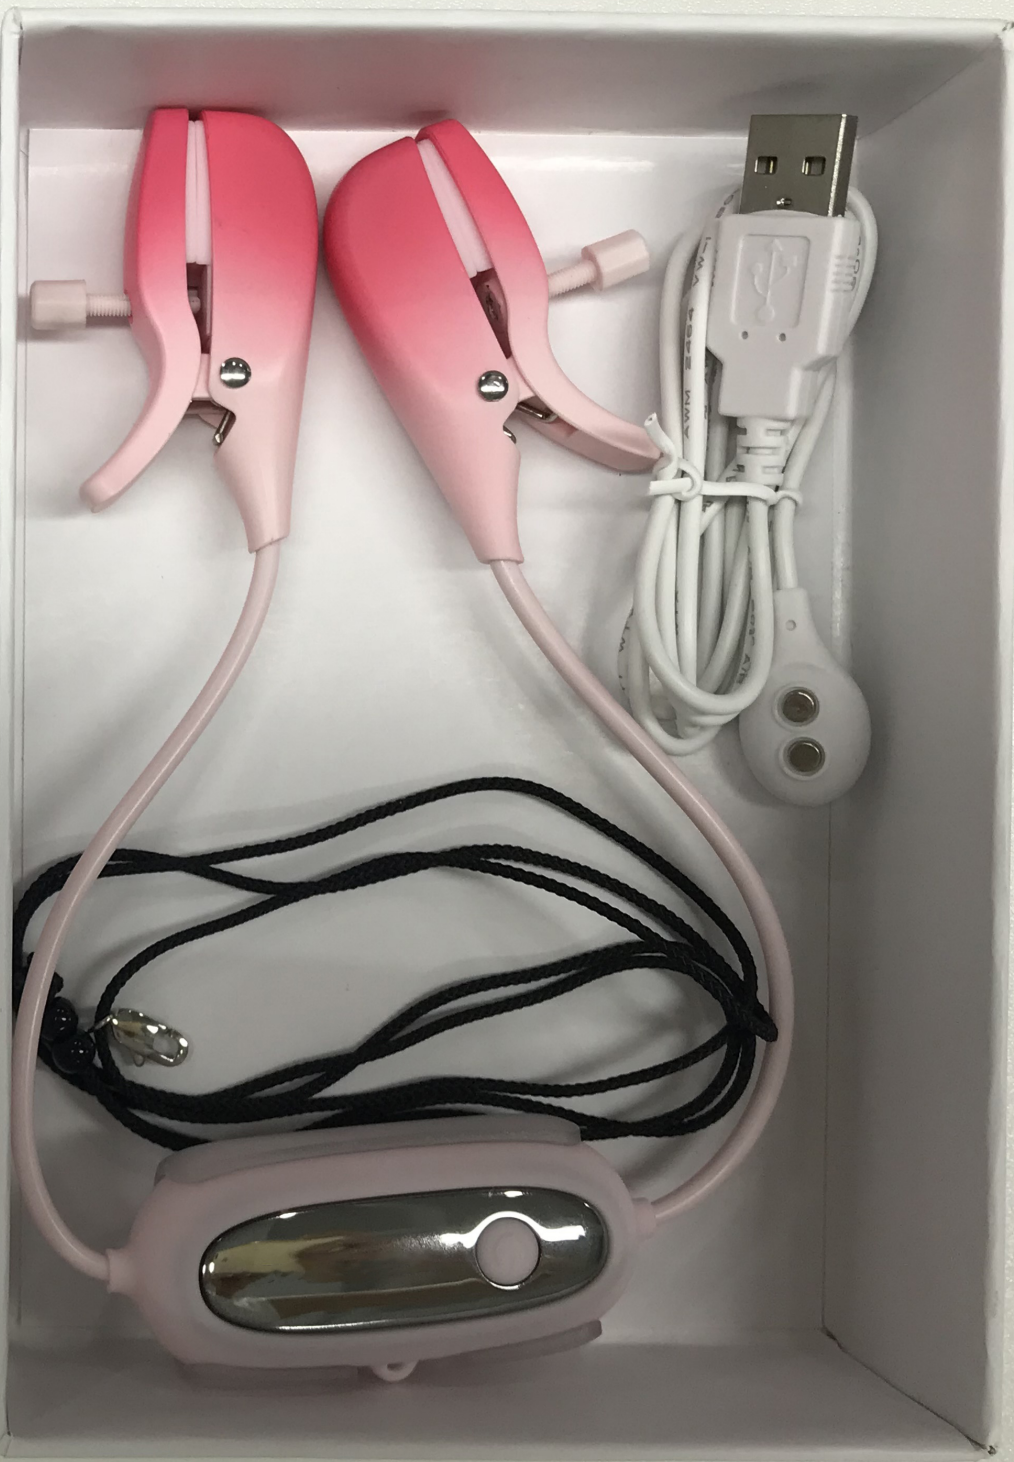

Gemini

Bluetooth® Adjustable Dual Vibrator

Gemini

Bluetooth® Adjustable Dual Vibrator

Gemini
USER MANUAL

Gemini
QUICK SETUP GUIDE