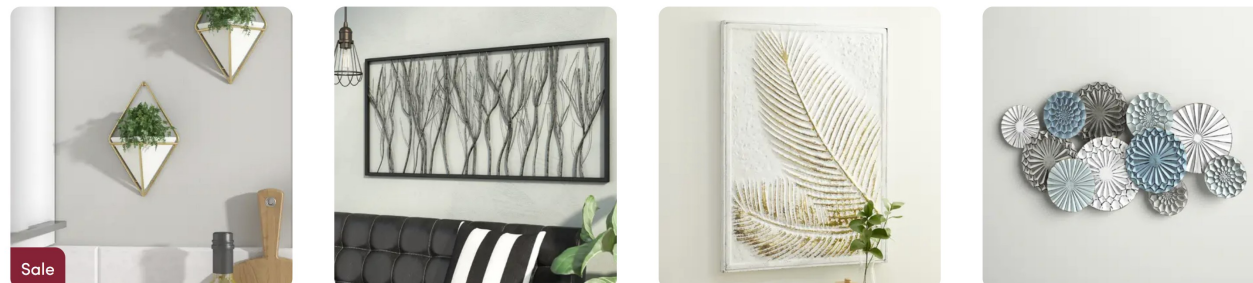

Compare Similar Items

Changing Tides by Bree Madden - Picture Frame... by Sand & Stable™ $43.99 ★★★★☆ 102 Current Item Add	Infinity - Picture Frame Photograph on Wood by Sand & Stable™ $126.99 ★★★★☆ 774 See Details	Mountain by Bird Wanna Whistle - Picture Frame... by Mercury Row® $71.99 ★★★★☆ 84 See Details	Jetty - 2 Piece Print by Mercury Row® $57.99 ★★★★☆ 365 See Details	Partial view of another item $49.99 ★★★★

More From [Sand & Stable™](#)

[See All](#)

Metal Discs Wall Decor $127.99 ★★★★★ 95 Add to Cart	Enrique Dresser Mirror $126.99 ~~$146.99~~ ★★★★★ 37 Add to Cart	Valerie Square Pillow Cover & Insert $32.84 ★★★★☆ 2058 Select Options	Cou Square Pillow Cover & Insert $32.13 ~~$39.00~~ ★★★★☆ 826 Select Options	Partial view of another item $56.99 ★★★★

Frequently Bought Together