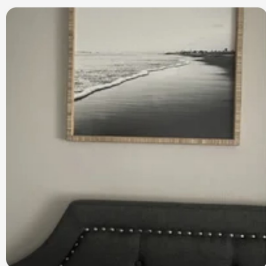

Customer Photos

Show reviews that mention

Showing 1-3 of 102 reviews.

Sort By

Most relevant