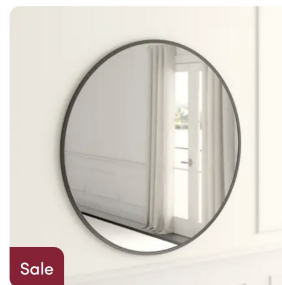

Ratings & Reviews

Our [Community Guidelines](#) help customers write honest reviews.

4.7
★★★★★
102 Reviews

Customer Photos

Show reviews that mention

Showing 1-3 of 102 reviews.

Sort By

Most relevant