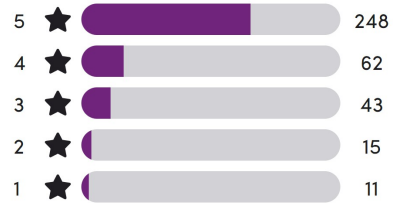

4.4
★★★★☆
380 Reviews