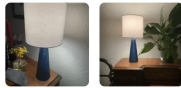

Ramona from Tri-Cities Washington
VERIFIED BUYER

Helpful 3

★★★★★

06/16/2021

Base Color: Blue, **Shade Color:** Off-White

Super cute lamps, smaller than I expected not good for bedside lamps but is great for an extra lamp in a room. I love the base very cute.