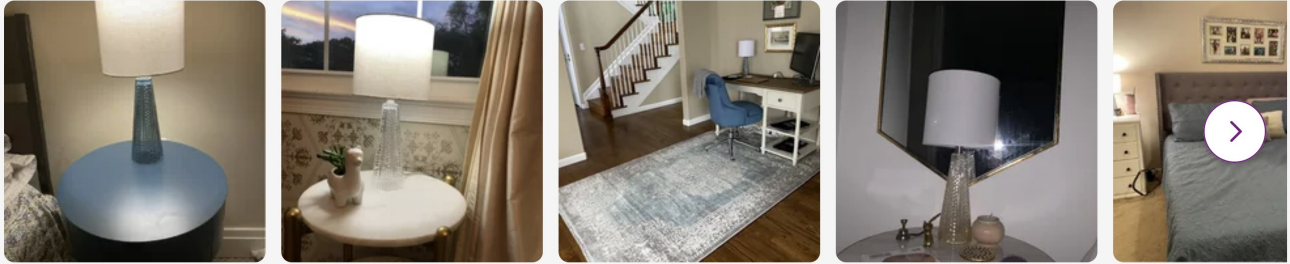

4.4
★★★★☆
380 Reviews

Customer Photos

Show reviews that mention

Sort By

Showing 1-3 of 380 reviews.

★★★★★

09/27/2021

Base Color: Blush, **Shade Color:** Off-White