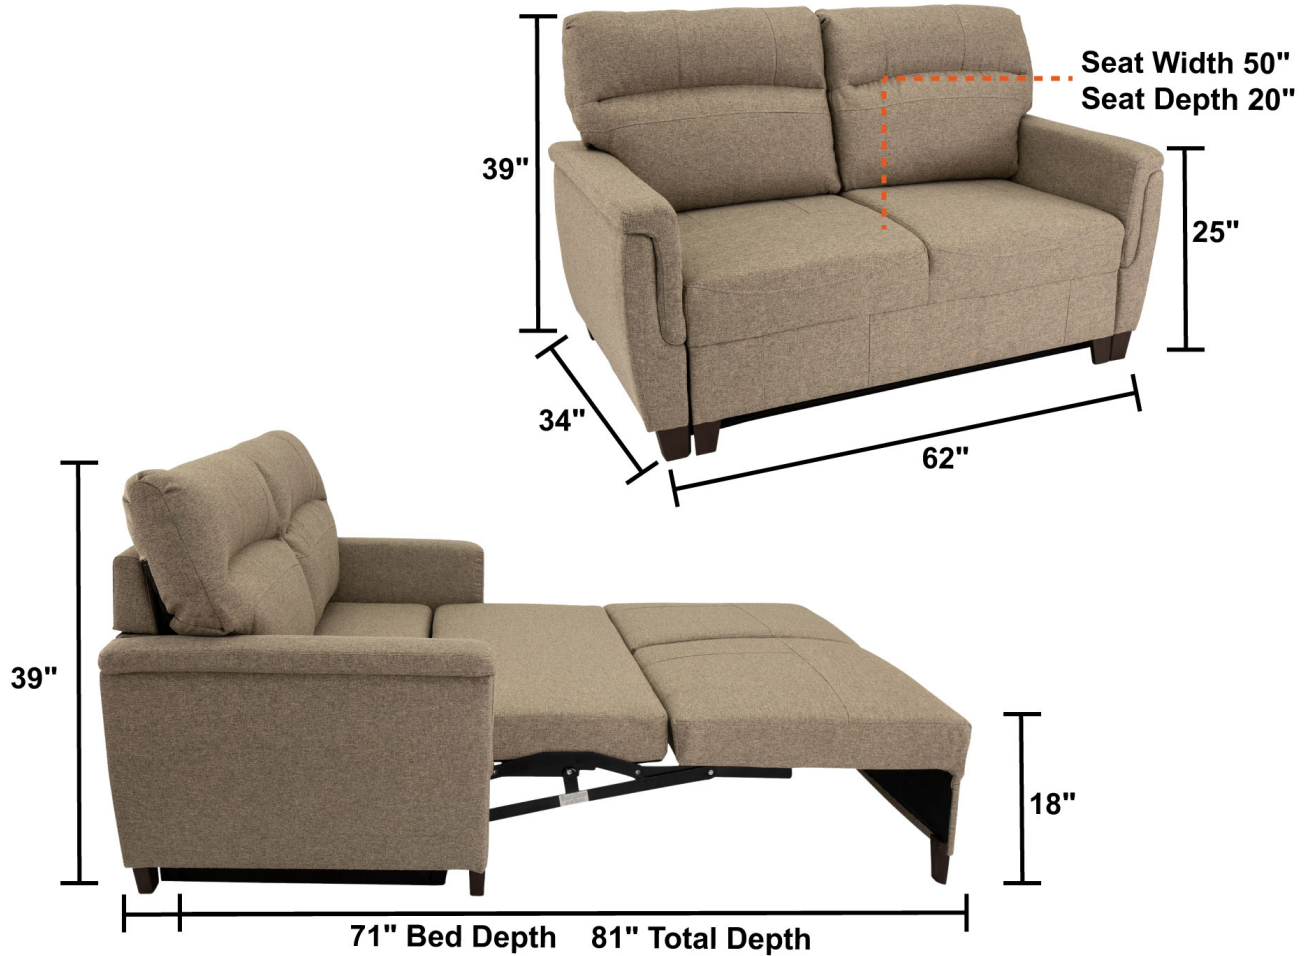

Whether you're tired of dealing with your old hide a bed, want to add some sleeping and relaxing area to your interior, or are just looking for something new, this 62" EZ-OUT Trifold loveseat sofa is an option that will liven up your RV and enhance your RVing experience. Have any questions? Contact us online or call our friendly Customer Care team today!

4.8 ★★★★★

 Google
 Customer Reviews

decor, and interior design may slightly alter color appearance of sofa.*

TF-62 62" Trifold Sofa

Features:

- Our EZ-OUT mechanism allows this chair to convert into a bed and back with one simple, yet satisfying motion
- Thick cushioning prevents discomfort caused by metal bars or frames below the mattress

4.8 ★★★★★
Google
Customer Reviews

[RecPro Furniture Swatch Sample](#)

Depending on the type of display you are using, color of sofa may be slightly altered.*

- Dimensions (Bed): 71"D x 18"H x 50"W
- Dimensions (Stationary legs): 1 1/2" D x 3 1/4" H x 3 3/8" W
- Dimensions (Legs on bed portion): 3/4" D x 4 1/2" H x 2 3/4" W
- (No clearance needed from wall)
- Material: Cloth fabric
- Colors: Oatmeal, Fossil
- Breathable
- Durable
- Water-resistant
- UV resistant
- Easy to clean
- Easy to install
- Comes in one box
- Fits through a 25" door frame