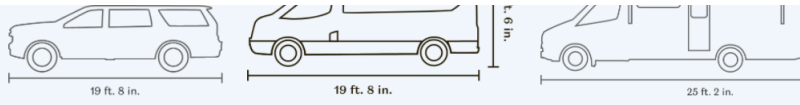

PARKING

HEIGHT

POWER

FUEL

Unleaded fuel powers your Cabana.

87 Octane is just fine.

[About Us](#)

[Join Our Team!](#)

[FAQ](#)

[Gift Cards](#)

[Media Inquiries](#)

[Partnerships](#)

[Terms and Conditions](#)

[Rental Agreement](#)

[Privacy Policy](#)

[Covid-19 Statement](#)

[Locations](#)

© 2021 Cabana

[Support](#)

<https://www.cabana.life/mobile-hotel>

Google Chrome 92.0.4515.107

7:55:47 AM 7/26/2021

Windows 10 Enterprise 64-bit Build 18363

<https://www.cabana.life/mobile-hotel>