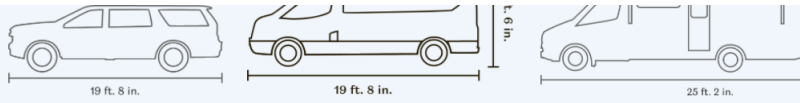

PARKING

HEIGHT

POWER

FUEL

Unleaded fuel powers your Cabana.

87 Octane is just fine.

[About Us](#)

[Join Our Team!](#)

[FAQ](#)

[Gift Cards](#)

[Media Inquiries](#)

[Partnerships](#)

[Terms and Conditions](#)

[Rental Agreement](#)

[Privacy Policy](#)

[Covid-19 Statement](#)

[Locations](#)

© 2021 Cabana

[Support](#)

<https://www.cabana.life/mobile-hotel>

Google Chrome 92.0.4515.107

7:53:35 AM 7/26/2021

Windows 10 Enterprise 64-bit Build 18363

<https://www.cabana.life/mobile-hotel>