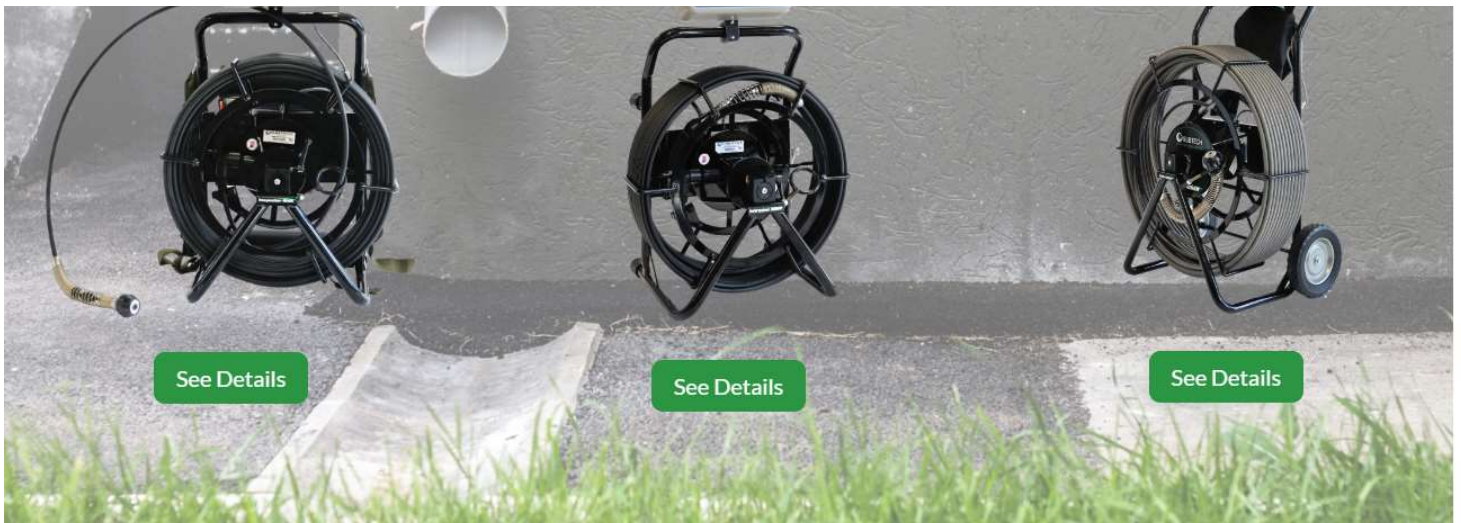

Leak Detection Products / Accessories

ST 2000