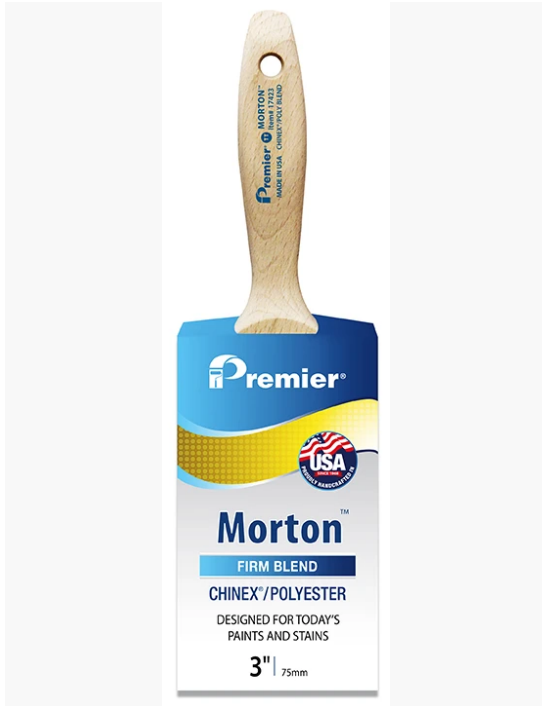

BLACK FRIDAY 30% OFF all hats. Code: BF30

BLACK FRIDAY 30% OFF Linbide scrapers. Code BFD30

Q Search | Currency USD ▾

Log in | Create account | 0 Cart \$0 USD

PAINTLIFE SUPPLY CO

TOOLS ▾ ACCESSORIES ▾ APPAREL ▾ PAINT LIFE GIFTS ▾ PAINTING TIPS ▾

HOME ▾ MORTON PAINT BRUSH

MORTON PAINT BRUSH

\$19.79

SIZE: 3" BEAVER TAIL ▾ QUANTITY: - 1 +

ADD TO CART

ADD TO WISHLIST 0

Morton™ Chinex® Polyester Beavertail Varnish Triple Thick paint brush.

Premier is Handmade in New York USA. I got a personal tour of the facility and got to watch these quality brushes being made. Handcrafted in USA with Global Components

- Handcrafted in USA
- Extra Firm Blend
- Made for Use with All Interior or Exterior Latex and Oil-based Paints, Stains, Primers
- Hardwood Handle
- Stainless Steel Ferrule
- Chiseled Edge for Ease of Use
- Excellent Cleanup Attributes
- Engineered for Use with Today's Low VOC and High Viscosity Coatings
- Durable Construction for Use on Rough Surfaces

Recommend 0 Sha Tweet Save

PAINT LIFE CREW RECOMMENDATIONS

Buy the bundle and save 5%

Total price: ~~\$48.68 USD~~ ~~\$51.24 USD~~

ADD TO CART

- THIS ITEM: MORTON PAINT BRUSH 3" BEAVER TAIL ▾ \$19.79 USD
- MONTAUK PAINT BRUSH 3" ANGLE SASH ▾ \$19.50 USD
- PREMIER HAMPTON PAINT BRUSH 1.5" THIN ANGLE SASH ▾ \$11.95 USD