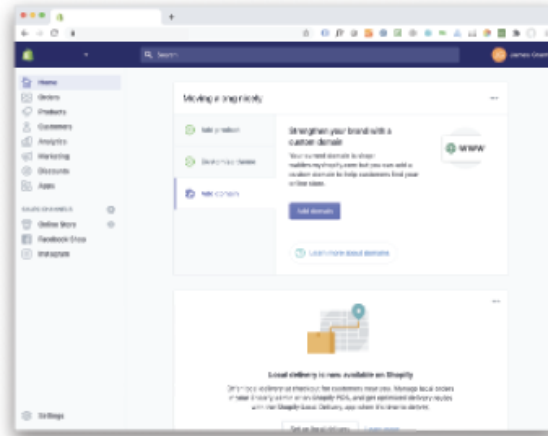

Shopify Integration

Setting Up Boxout Commerce Connect

Step 1:

Login into the admin dashboard for Shopify with a login that has administrative right

Step 2:

Navigate on the left side to the Apps Section

Shopify Integration