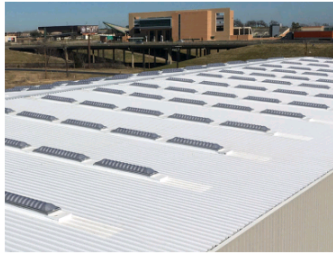

Multi-Unit EZY Curb™

The multi-unit EZY Curb™ system allows continuous runs of skylights to be installed allowing for sufficient distribution of light to achieve light levels 3-5 times greater than traditional indoor lighting.