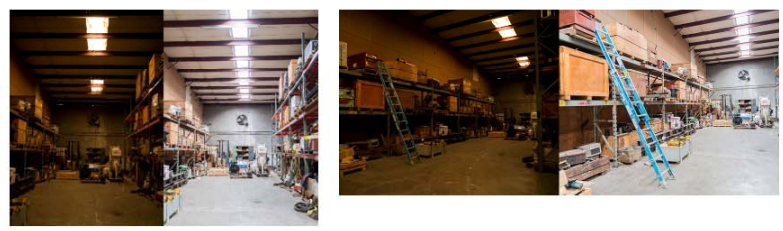

## Louisiana's Premier Roofing Product Supplier

Tandem Roofing, LLC has been providing professional roofing products to New Orleans and Baton Rouge, LA area business owners and homeowners since 2003. We are the only company in the world with metal roofing that is wind-rated for up to 300 miles per hour, and our patented EZY Curb™ metal roof daylighting system will change the face of your warehouse or commercial building. We are customer-focused, so you can rest assured that your project will be managed in the most efficient, timely manner possible.

#### Commercial

The Tandem 300™ costs less than traditional industrial standing seam metal roof systems. We can also offer a complete daylighting system with the Tandem 300™, saving customers significant amounts of money in electricity costs year after year.

#### Residential

The Tandem 300™ metal roof system offers a complete hurricane strapped roof system unlike all other metal roof systems.

TANDEM 300™ ROOF      METAL ROOF DAYLIGHTING      PRISMATIC SKYLIGHTS

Tandem Roofing utilizes the patented EZY Curb™ skylight system to daylight the interior of commercial and industrial buildings. The EZY Curb™ system has no screws in the lows and does not require a subframe when installed over purlins and web joists. EZY Curb™ systems will not leak.