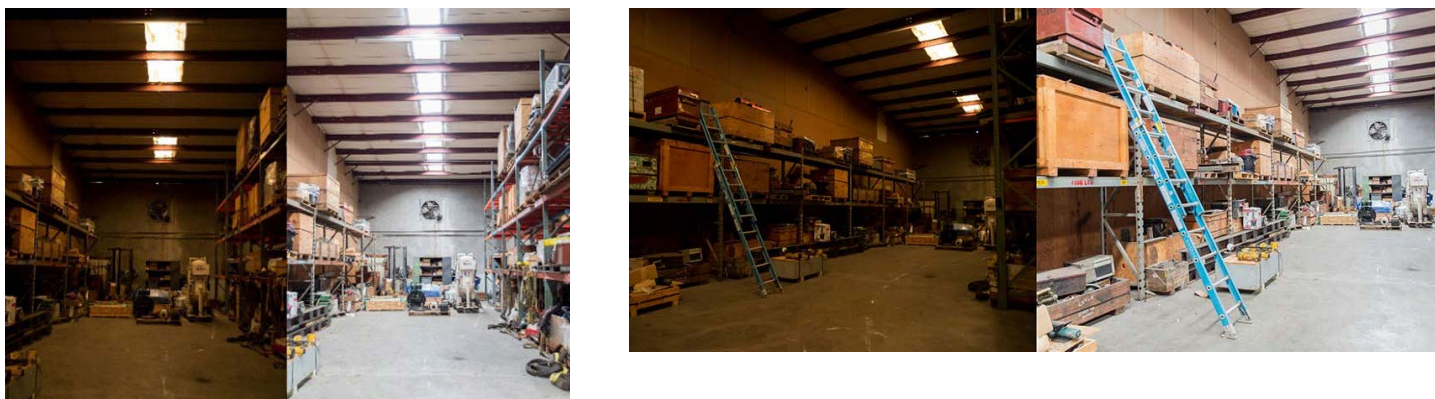

New Orleans and Baton Rouge, LA area business owners and homeowners since 2003. We are the only company in the world with metal roofing that is wind-rated for up to 300 miles per hour, and our patented EZY Curb™ metal roof daylighting system will change the face of your warehouse or commercial building. We are customer-focused, so you can rest assured that your project will be managed in the most efficient, timely manner possible.

Residential

The Tandem 300™ metal roof system offers a complete hurricane strapped roof system unlike all other metal roof systems.

TANDEM
300™ ROOF

METAL ROOF
DAYLIGHTING

PRISMATIC
SKYLIGHTS

Base Content Copyright © 2020 Market Hardware, Inc. Additional text content Copyright © 2020, Tandem Roofing, LLC. Smarter Websites & SEO for Roofing Contractors by Market Hardware

ABOUT PRODUCTS CONTACT (504) 305-5127

The World's Only **300 MPH** Wind-Rated Roof

Metal Roof Daylighting

Before & After Daylighting

See the amazing improvements made using our daylighting systems. The pictures below show the same warehouses before daylighting (on the left) and after daylighting with the EZY Curb™ system (on the right).

Tandem Roofing utilizes the patented EZY Curb™ skylight system to daylight the interior of commercial and industrial buildings. The EZY Curb™ system

has no screws in the lows and does not require a subframe when installed over purlins and web joists. EZY Curb™ systems will not leak.