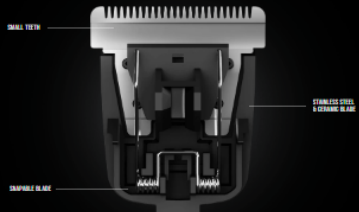

WHY NOT USE A FACE TRIMMER BELOW-THE-WAIST?

FACE BACTERIA