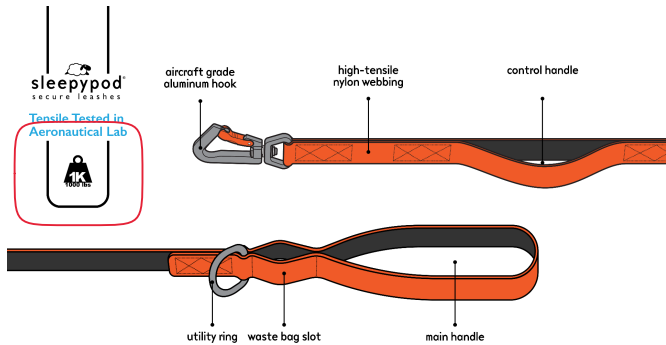

Features

Tensile Tested in Aeronautical Lab

- Built-in traffic handle
- Utility ring for attaching keys or flashlight
- Withstands more than 1500 pounds of force
- Tensile tested at an aeronautical laboratory to verify strength
- Chromaweave high-density webbing
- Push-on snap hook design is beneficial for those with hand mobility issues
- High contrast woven colorways
- High-grade hardware includes aircraft-grade aluminum hook
- High tensile strength yet lightweight
- Robust stitching withstands daily use
- Machine wash inside a mesh bag in cold water, hang dry

Dimensions

How to Use

145 N. Sierra Madre Blvd. #11
Pasadena, CA 91107

contact@sleepypod.com

(626) 421-6818

Trademarks

Baby Your Pet™
Safe travels™
Sleepypod®
Beauty in Strength™

Information

Contact Us
Privacy Policy
Videos
Blog
Return Policy

Affiliations

Quick Links

My Account
Media Center
Store Locator
In the News
Size Guide
Wholesale Portal

Switch Location

Canada
Europe

Sign up & get 5% Off

Your email address

Sleepypod Perks

EMBRACE
PET INSURANCE
Exclusive Offer

Professional Perks