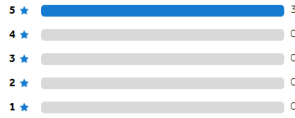

Show More

ratings & reviews

Write a Review

Ratings Snapshot

5.0 ★★★★★
3 reviews 3 ratings

100% Would recommend
1 recommendations

Customer Reviews

3 reviews 3 ratings