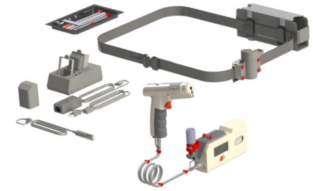

\$3.95

Add
to
order

Details

DISPOSABLE TUBING

\$23.00 - \$25.00

Select options

Details

TOPSHOT™ PRECISION VETERINARY INJECTION SYSTEM