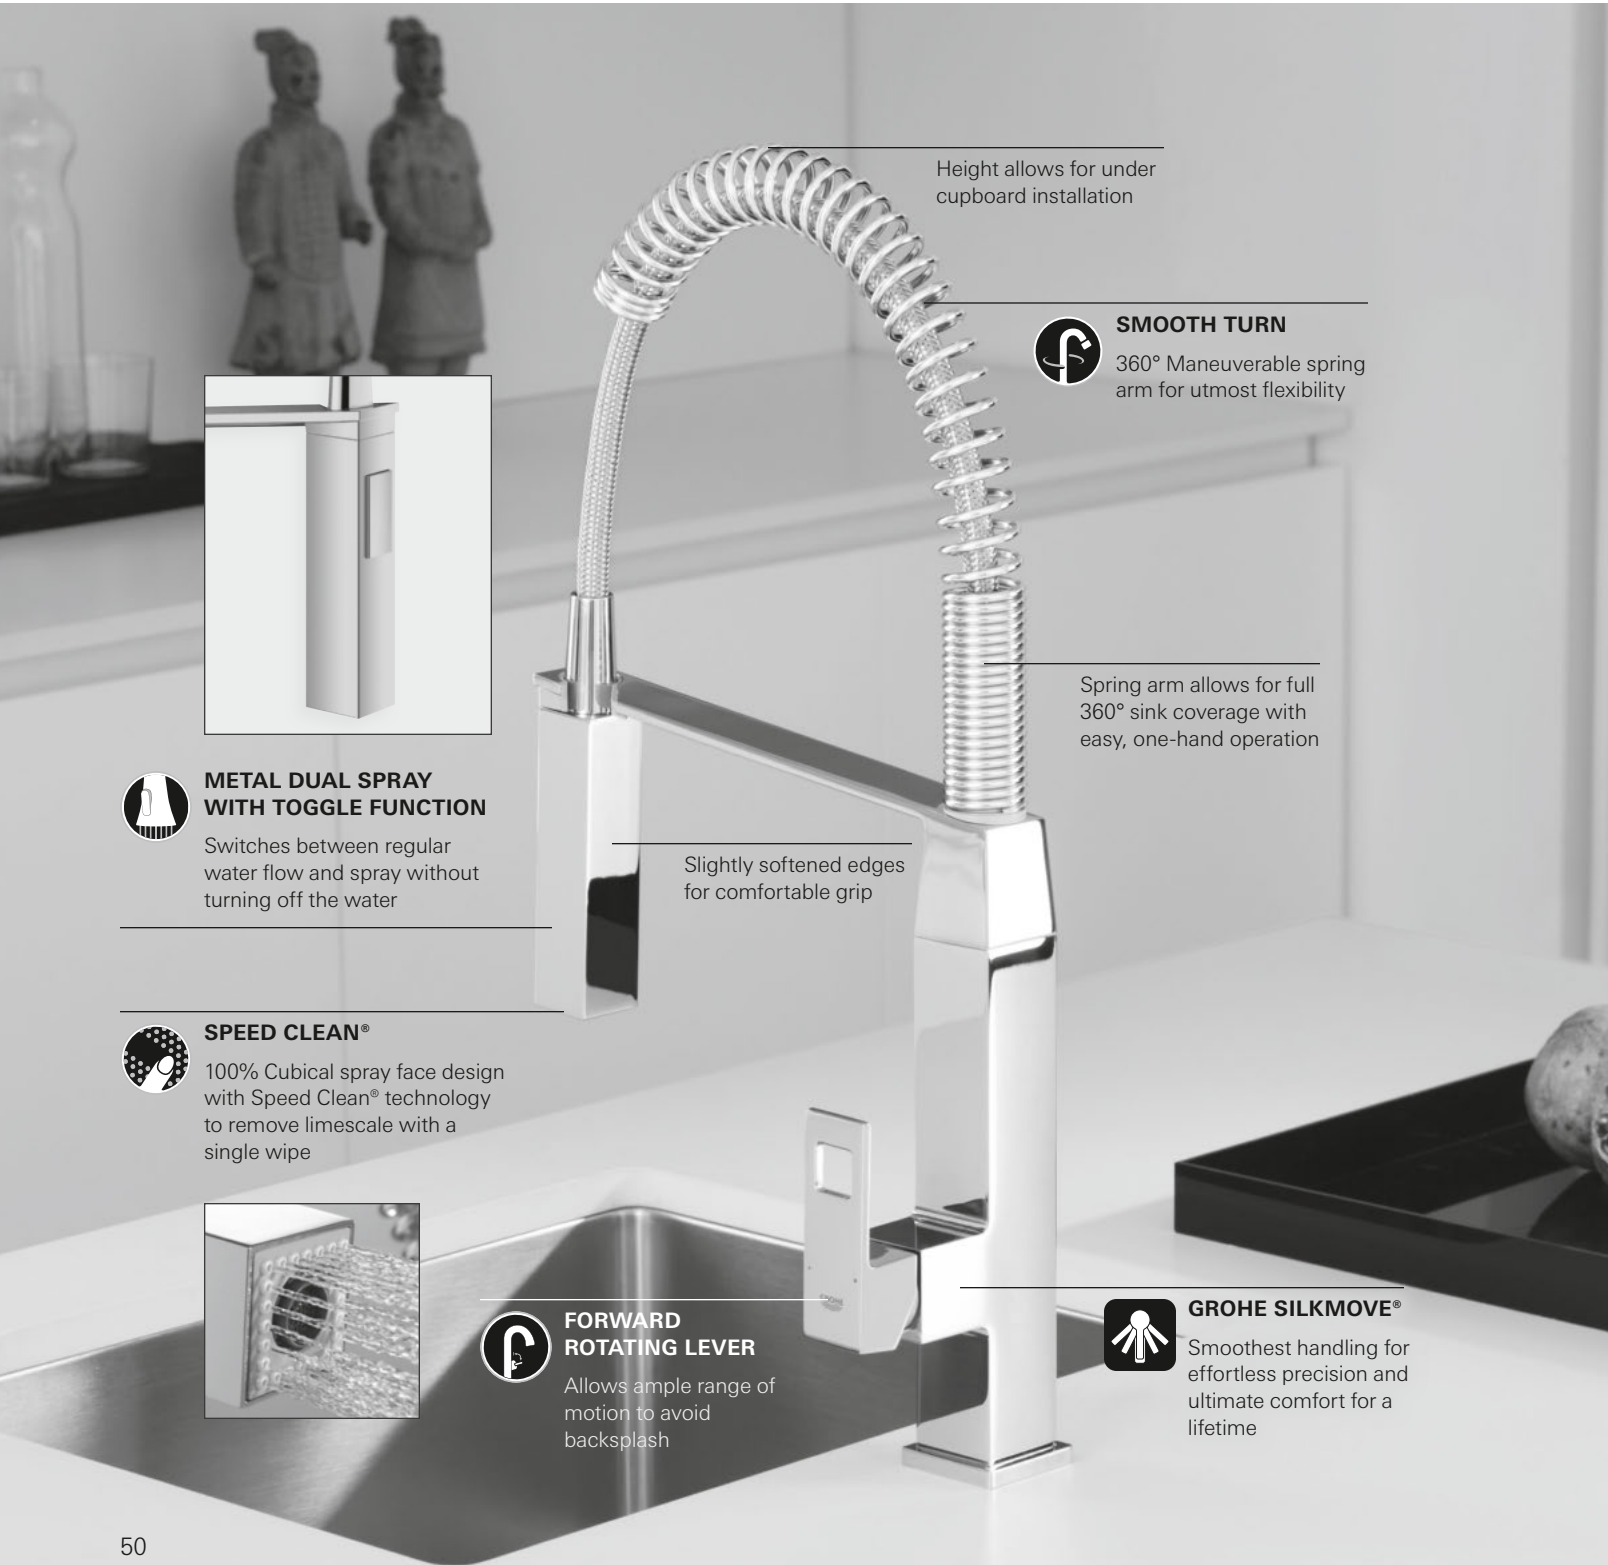

GROHE EUROCUBE®

Semi-professional faucets from GROHE feature the highest quality materials to withstand heavy use as well as convenient features for at-home chefs, including easy, one-hand operation, a spring arm that allows for full 360° sink mobility and high performance spray.

Height allows for under cupboard installation

SMOOTH TURN

360° Maneuverable spring arm for utmost flexibility