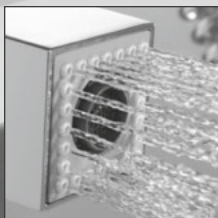

FORWARD ROTATING LEVER

Allows ample range of motion to avoid backsplash

GROHE SILKMOVE®

Smoothest handling for effortless precision and ultimate comfort for a lifetime