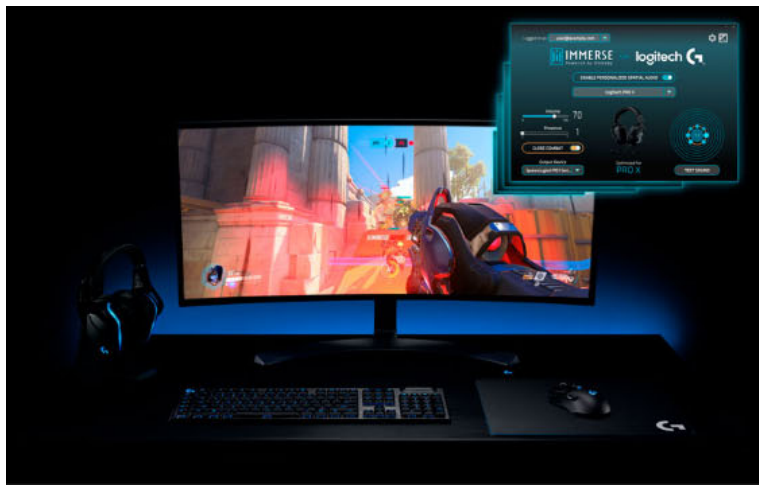

- Kimberly Gedeon, Laptopmag

**HEAR IT FIRST.  
HEAR IT ALL.**

Immerse is a revolutionary new audio technology developed by Embody for passionate gaming and music lovers alike. Immerse is a personalized spatial audio technology that utilizes Artificial Intelligence (AI) to create a custom Head Related Transfer Function (HRTF) profile from a single image of your right ear, optimizing sound just for you.

With Immerse, you hear game audio as you hear sounds in the real world. Gone is the hesitation to take a shot because you know exactly where your enemies lie. Immerse delivers sound that is uniquely crafted for you, by evaluating the abstract features of your ear to create a sound profile that simulates how you hear the world around you.

## Audio Tactical Advantage

Immerse paired with the unique and powerful PRO-G driver in Logitech G headphones, makes you feel as close to being in the game as possible. Logitech G headsets faithfully reproduce the in-game sound and Immerse customizes the Logitech G hardware to create a distinctive sound optimized for your individual ears.

**Close Combat Mode:** An option that in a single click or with a hotkey (ALT+4) collapses the Presence setting from your current setting to 1. This enables you to hear the action closer to you, making the sound of a well timed attack or a close reload easy to identify.