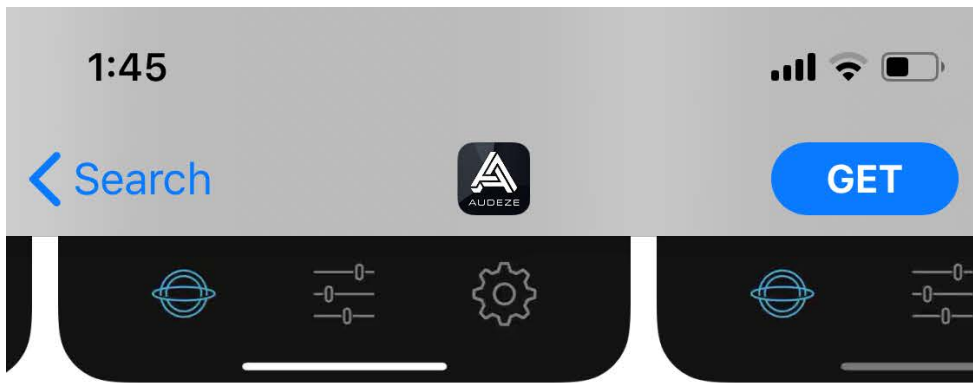

Offers iPad App

The Audeze Cipher cable and the accompanying Audeze HQ application were designed for Audeze's award winning line of Headphones. Our headphones are designed to deliver the best in class sound quality. The Audeze HQ app allows you to customize the sound of the headphone to your liking. Audeze's unique EQ is different and it travels with your headphones. As you move our headphones from your iPhone to your iPad or iPod, you get the same sound! This app is designed specifically for Audeze's Second generation of integrated digital audio Lightning cable for use with EI-8, SINE, iSINE and LCD-i4 line of headphones.

The Audeze app features a 10 band equalizer that lets you apply a EQ curve to any music you play through your iPhone or iPad. The app allows you to save EQ curves as presets and apply firmware updates to Audeze's digital audio cable.