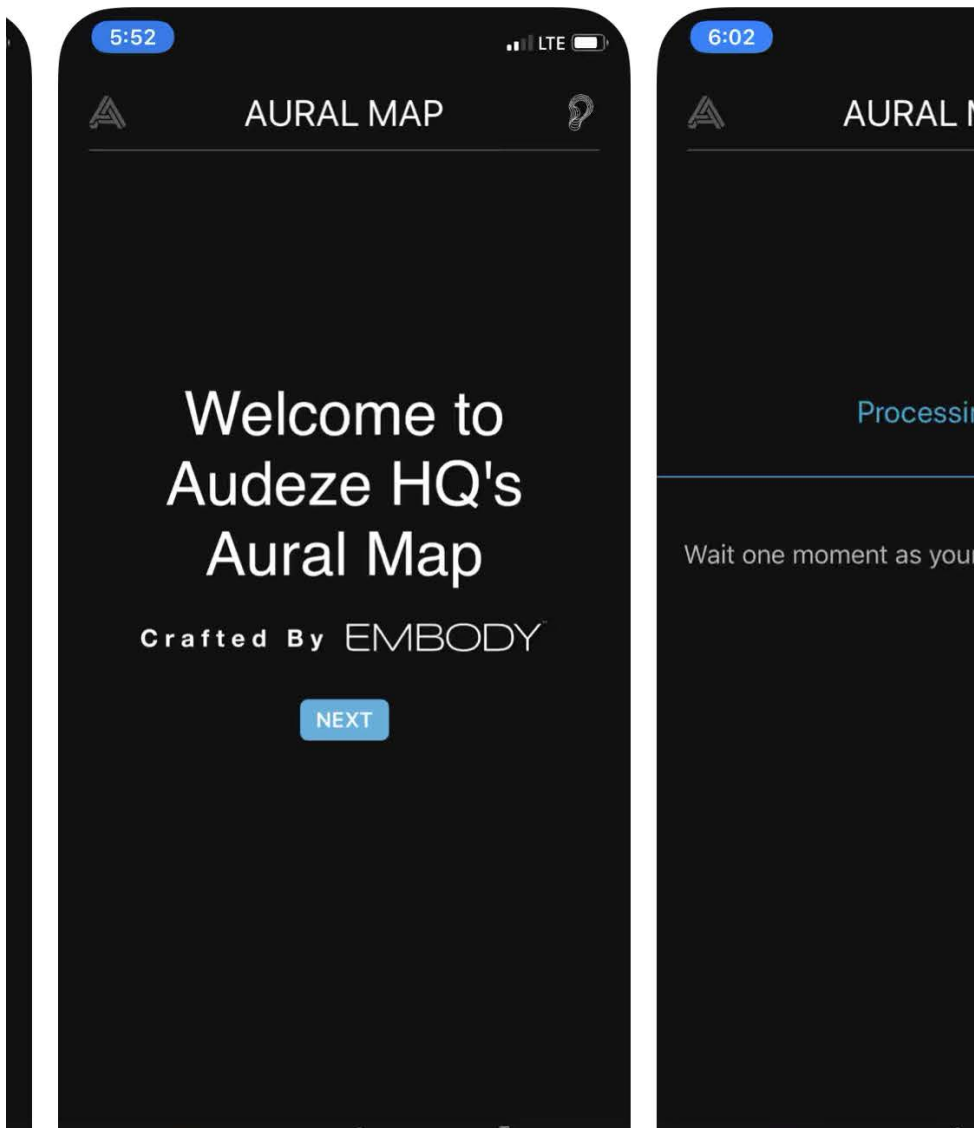

Audeze HQ

Audeze LLC

GET

3.0 ★★☆☆☆

4 Ratings

4+

Age