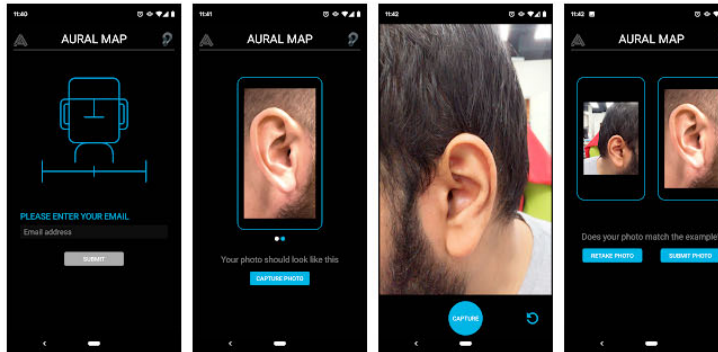

# Audeze HQ

Audeze Music & Audio

Everyone

13 reviews

You don't have any devices.

Add to Wishlist

Install

Audeze HQ is the companion app for Audeze Reveal+ plugin. Aural Map technology provides personalized spatial profile that's Crafted for your Ears™ by Embody™

In order to use the Aural Map Feature in the Reveal+ plugin, just take a photo of your ear with the Audeze HQ app. Embody's machine learning algorithms create a unique spatial profile based on the physiology of your ears. This profile, or Head-related transfer function (HRTF), is then downloaded directly to your Aural Map on Reveal+.