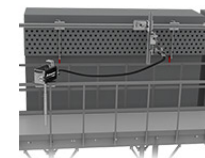

Fin Fan Accessory

ULTRA-PORTABLE POSITIONING AND ACCURATE INDEXING FOR SINGLE-LANCE TUBE CLEANING

The ProPositioner is an automated indexing device designed for portability and versatility at an entry level price

DOWNLOAD BROCHURE

DOWNLOAD TOOL TALK

TOOL SAFETY

We use cookies on our website to recognize repeat visits and preferences. To learn more, see our [privacy policy](#). Do you consent to our use of cookies? Yes No