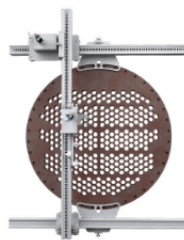

Lightweight Positioner