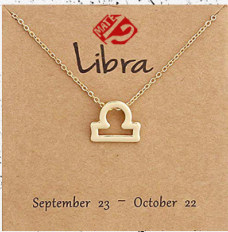

\$15.99

BUY NOW

July 23 - August 22

Zodiac Sign Pendant - Leo

\$15.99

BUY NOW

August 23 - September 22

Zodiac Sign Pendant - Virgo

\$15.99

BUY NOW

September 23 - October 22

Zodiac Sign Pendant - Libra

\$15.99

BUY NOW

October 23 - November 21

Zodiac Sign Pendant - Scorpio

\$15.99

BUY NOW

November 22 - December 21

Zodiac Sign Pendant - Sagittarius

\$15.99

BUY NOW

December 22 - January 19

Zodiac Sign Pendant - Capricorn