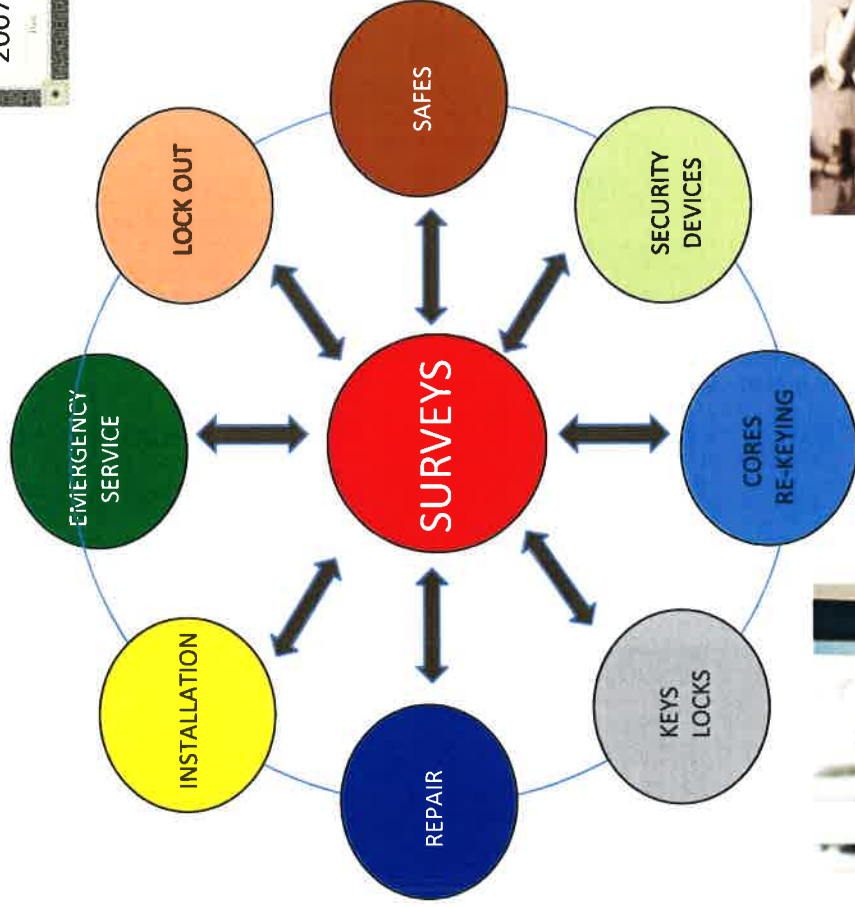

North America Locksmith Services

A Delta International Industries Company