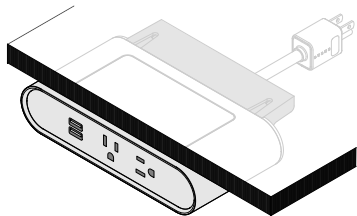

## Includes:

- 2 USB A Chargers
- 2 Power Sources
- Mounting Bracket
- 72" Power Cord