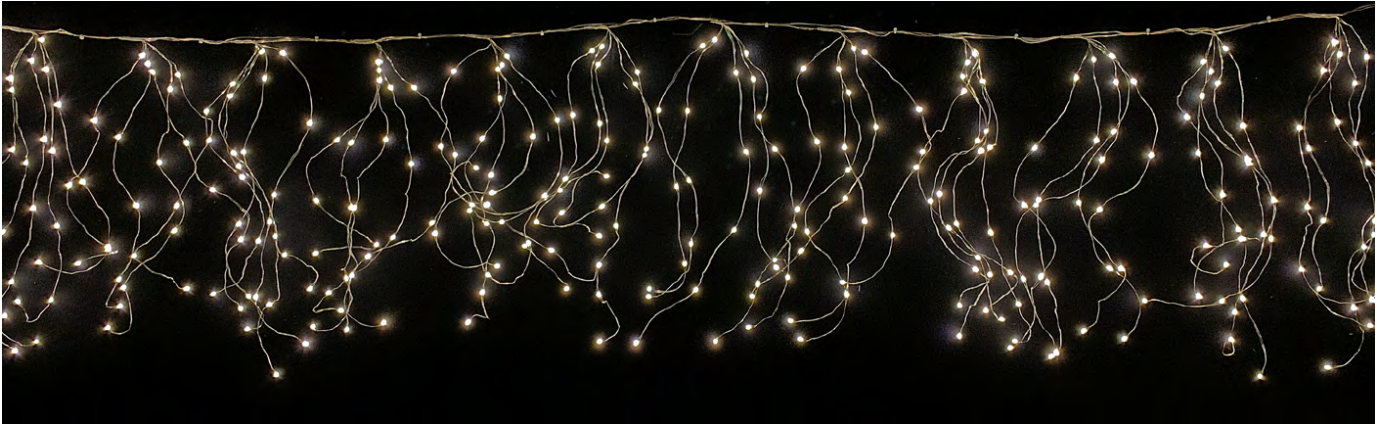

**5  
PLUS  
LED**®

**LIGHTING EVERY DESIGN**®

**850489WHI**  
SPRAY, LED X6  
24"/18"/12"  
1 / 12 / 48

Requires  
Batteries

*Great for Bouquet Work!*

**850481WHI**  
GARLAND, LED PEARL LIGHT 27L  
9'  
1 / 24 / 72

Requires  
Batteries

**850492WHI**  
NETTING, LED STRETCH  
4'X6'  
1 / 6 / 6

**850491WHI**  
GARLAND, LED 16 STRANDS  
8'  
1 / 12 / 12

**850490WHI**  
GARLAND, LED 40 STRANDS  
20'  
1 / 12 / 12

**850495WHI**  
GARLAND, PEARL LED 120L  
40'  
1 / 24 / 24