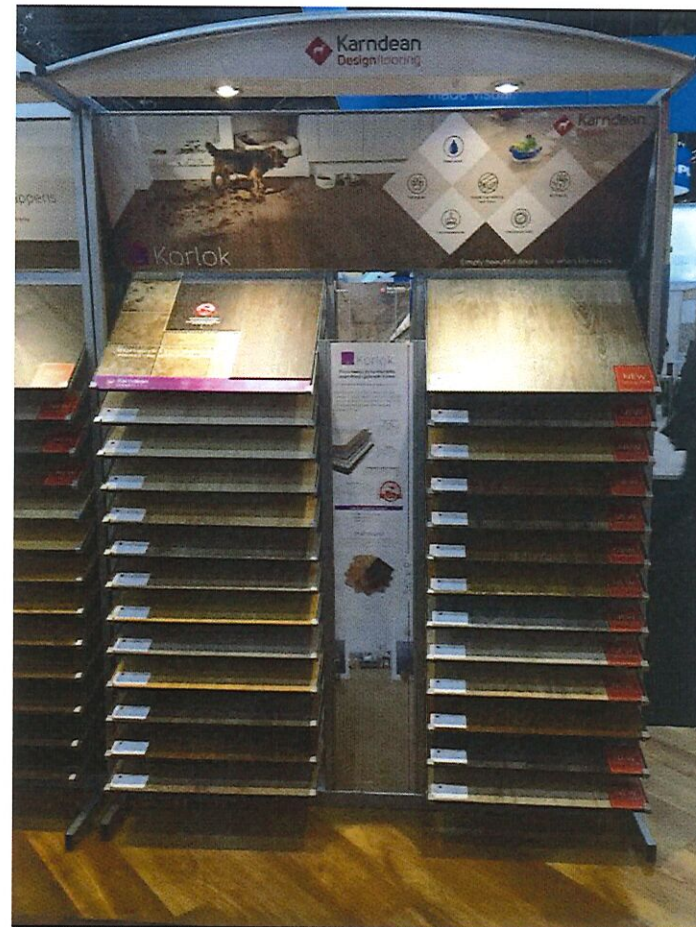

HoldFast

- First introduced on Korlok Deluxe Display at Surfaces Exhibition
 - January 2018

Karndean
Designflooring

Holdfast