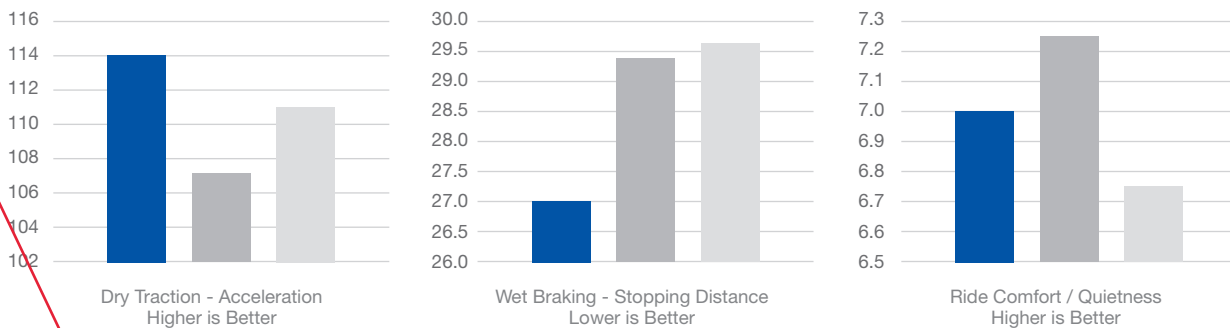

SAILUN

INSPIRE

ALL-SEASON TOURING TIRE

Introducing the all-new Sailun Inspire, the ultimate all-season touring tire designed for a wide range of popular compacts, sedans, crossovers and SUVs. Quiet, comfortable, and secure, the Inspire offers unmatched levels of ride quality and driver confidence with a lengthy list of impressive features including super durable **SertaGrip™** compound and exclusive **SilentTread™** pattern with 3D siping technology. Available in 48 popular OE replacement tire fitments from 14"-19" sizes with a worry-free 70,000 mile / 60 month limited tread life protection warranty.

SAILUN INSPIRE VS. THE COMPETITION

Independent lab test results

■ Sailun Inspire ■ Tier 1 Leader ■ Tier 2 Leader