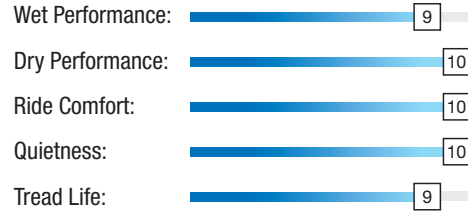

INSPIRE ALL-SEASON TOURING TIRE

AVAILABLE IN 48 POPULAR PASSENGER VEHICLE REPLACEMENT SIZES

SAILUN INSPIRE:

- Ranked #1 in best overall in braking
- Ranked #1 in both wet & dry slalom
- Beats leading Tier 1 Tire in steering response
- Matches leading Tier 1 & Tier 2 brands in comfort
- Delivers best city & highway cornering stability

Article No.	Tire Size	Service Desc.	Load Range	UTQG	Tread Depth (32ND)	Side Wall	Rim Width	Section Width	Overall Diameter	Single Max Load (LBS@PSI)	Ship Weight (LBS)
Available Sizes:											
5544176	175/70R14	84T	SL	520 A A	10	BLK	5.0	6.97	23.70	1102@44	16
5544174	195/70R14	91T	SL	520 A A	10	BLK	6.0	7.91	24.80	1356@44	21
5544166	175/65R14	82H	SL	520 A A	10	BLK	5.0	6.97	22.99	1047@44	17
5544053	185/65R14	86H	SL	520 A A	10	BLK	5.5	7.44	23.46	1168@44	18
5544185	205/70R15	96T	SL	520 A A	10	BLK	6.0	8.23	26.34	1565@44	24
5544181	215/70R15	98T	SL	520 A A	10	BLK	6.5	8.70	26.89	1653@44	25
5544183	175/65R15	84H	SL	520 A A	10	BLK	5.0	6.97	23.98	1102@44	17
5544056	185/65R15	88H	SL	520 A A	10	BLK	5.5	7.44	24.45	1235@44	19
5543829	195/65R15	91H	SL	520 A A	10	BLK	6.0	7.91	25.00	1355@44	20
5544169	205/65R15	94H	SL	520 A A	10	BLK	6.0	8.23	25.47	1477@44	22
5544060	185/60R15	84H	SL	520 A A	10	BLK	5.5	7.44	23.74	1102@44	18
5543830	195/60R15	88H	SL	520 A A	10	BLK	6.0	7.91	24.21	1235@44	19
5544184	185/55R15	82H	SL	520 A A	10	BLK	6.0	7.64	23.03	1047@44	18
5544059	195/55R15	85V	SL	520 A A	10	BLK	6.0	7.91	23.43	1135@44	19
5544170	205/65R16	95H	SL	520 A A	10	BLK	6.0	8.23	26.46	1521@44	23
5544168	215/65R16	98T	SL	520 A A	10	BLK	6.5	8.70	27.01	1653@44	25
5544171	225/65R16	100T	SL	520 A A	10	BLK	6.5	8.98	27.48	1764@44	26
5544175	235/65R16	103T	SL	520 A A	10	BLK	7.0	9.45	28.03	1929@44	28
5544054	205/60R16	92V	SL	520 A A	10	BLK	6.0	8.23	25.67	1389@44	22
5543828	215/60R16	95V	SL	520 A A	10	BLK	6.5	8.70	26.14	1520@44	24
5544052	225/60R16	98H	SL	520 A A	10	BLK	6.5	8.98	26.61	1653@44	26
5543826	235/60R16	100V	SL	520 A A	10	BLK	7.0	9.45	27.09	1765@44	27
5544182	195/55R16	87H	SL	520 A A	10	BLK	6.0	7.91	24.41	1201@44	20
5543827	205/55R16	91V	SL	520 A A	10	BLK	6.5	8.43	24.88	1355@44	21
5544172	215/55R16	93H	SL	520 A A	10	BLK	7.0	8.90	25.28	1433@44	24
5544179	195/50R16	84V	SL	520 A A	10	BLK	6.0	7.91	23.70	1102@44	18
5544058	205/50R16	87V	SL	520 A A	10	BLK	6.5	8.43	24.09	1201@44	20
5544173	215/65R17	99T	SL	520 A A	10	BLK	6.0	8.70	28.03	1709@44	26
5544051	225/65R17	102T	SL	520 A A	10	BLK	6.5	8.98	28.50	1874@44	28
5544178	215/60R17	96T	SL	520 A A	10	BLK	6.5	8.70	27.17	1565@44	25
5544055	225/60R17	99T	SL	520 A A	10	BLK	6.5	8.98	27.64	1709@44	27
5544057	215/55R17	94V	SL	520 A A	10	BLK	6.0	8.90	26.30	1477@44	26
5544177	225/55R17	97V	SL	520 A A	10	BLK	7.0	9.17	26.77	1609@44	27
5543823	235/55R17	99V	SL	520 A A	10	BLK	7.5	9.65	27.17	1710@44	28
5543825	205/50R17	93V	XL	520 A A	10	BLK	6.5	8.43	25.12	1435@49	22
5544180	215/50R17	95V	XL	520 A A	10	BLK	6.5	8.90	25.51	1521@50	23
5544167	225/50R17	94V	SL	520 A A	10	BLK	7.0	9.17	25.91	1477@44	26
5543824	215/45R17	87W	SL	520 A A	10	BLK	7.0	8.39	24.65	1200@44	22
5543817	225/60R18	100H	SL	520 A A	10	BLK	6.5	8.98	28.62	1765@44	28
5543820	235/50R18	97W	SL	520 A A	10	BLK	7.5	9.65	27.28	1610@44	30
5543821	225/45R18	95W	XL	520 A A	10	BLK	7.5	8.86	25.94	1520@49	24
5543818	245/45R18	100W	XL	520 A A	10	BLK	8.0	9.57	26.65	1765@49	27
5543822	225/40R18	92W	XL	520 A A	10	BLK	8.0	9.06	25.08	1390@49	24
5543819	245/40R18	97W	XL	520 A A	10	BLK	8.5	9.76	25.71	1610@49	25
5543814	255/60R19	109H	SL	520 A A	10	BLK	7.5	10.24	31.06	2270@44	33
5543816	225/55R19	99V	SL	520 A A	10	BLK	7.0	9.17	28.78	1710@44	26
5543815	235/55R19	105V	XL	520 A A	10	BLK	7.5	9.65	29.17	2040@49	32
5544186	235/40R19	96V	XL	520 A A	10	BLK	8.5	9.49	26.42	1565@50	26