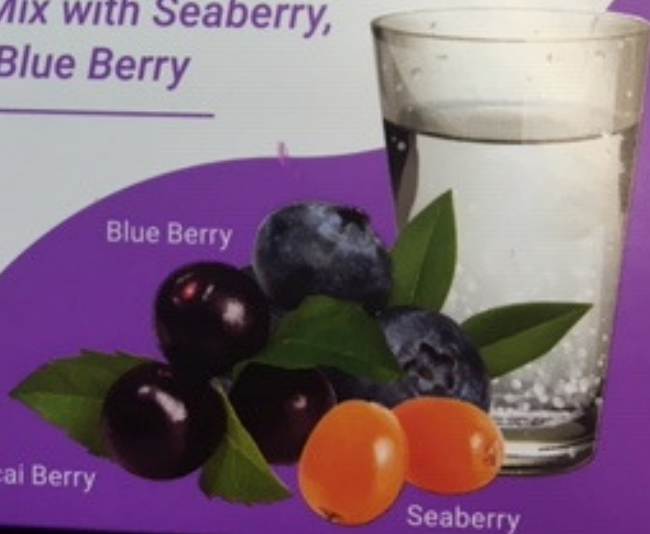

...Science in Balance
with Nature

INNER HEALTH & BEAUTY NATURAL SUPPLEMENT

**Supports: Brain • Heart • Skin • Hair • Nail
Bone • Joint • Immunity • Energy • Focus**

*Flavored Drink Mix with Seaberry,
Acai Berry, and Blue Berry*

**POWDERY
SUPPLEMENT**

35/0 14OZ (4g) Packs
NET WT 5 OZ (142g)

Blue Berry

Acai Berry

Seaberry