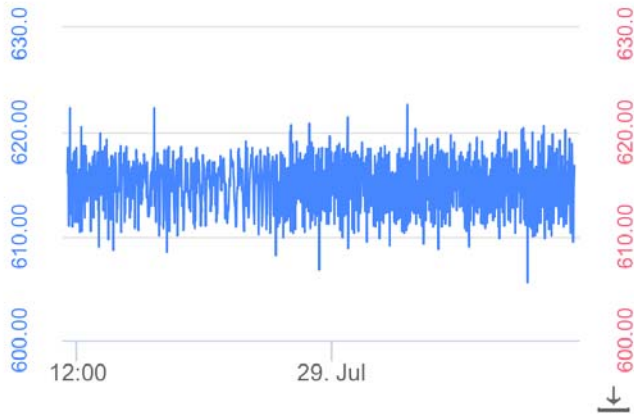

**11:29:22am 7/29/2019**

Status:

**Running**

Fault / Alarm:

**None**

Run-Time:

**100%**

● **Gas Injection Rate (mcf)** Min: 605.50 |  
Max: 622.60 | Avg: 615.05

● **Bottom Hole Pressure Sensor Value (psig)** Min: 0.00 |  
Max: 0.00 | Avg: 0.00

● **Bottom Hole Temperature Sensor Value (degF)**  
Min: 0.00 | Max: 0.00 | Avg: 0.00

● **Water Production - Current Day (bpd)** Min: 0.00 |  
Max: 143.03 | Avg: 70.85

● **Oil Production - Current Day (bpd)** Min: 0.00 |  
Max: 148.56 | Avg: 72.92