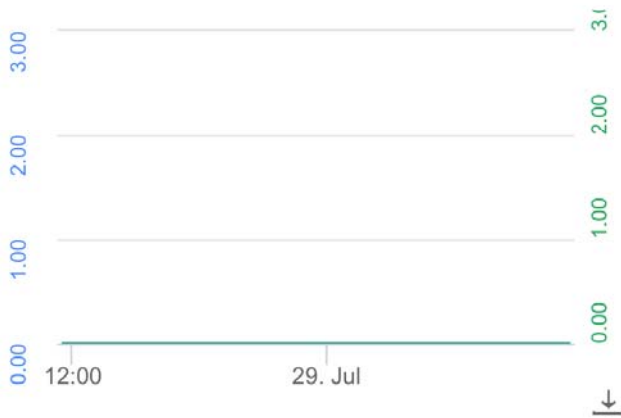

● **Bottom Hole Pressure Sensor Value (psig)** Min: 0.00 |
Max: 0.00 | Avg: 0.00

● **Bottom Hole Temperature Sensor Value (degF)**
Min: 0.00 | Max: 0.00 | Avg: 0.00