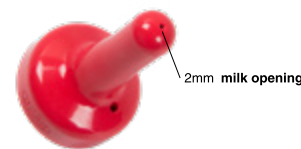

# Leak-Free Tear-Free Long-Lasting

Our inserts eliminate wasted milk while nursing. The embedded silicon membrane will only let milk pass while the calf is suckling, functioning naturally like a real cows teat.

## Control Flow

The implementation of an insert has allowed us to introduce a round milk opening at the tip of the nipple. This 2mm hole delivers consistent milk flow while the calf is suckling, increases longevity of the nipple and eliminates tearing. Narrowing the neck of the nipple in combination with our soft-touch synthetic rubber closely mimics a cows teat promoting nursing for adequate feeding.