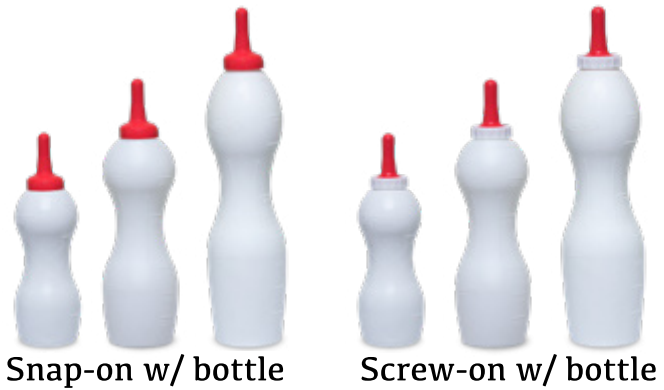

A bottle everyone can hold

Cotran is introducing a new range of nursing bottles. Ergonomically designed for ease of handling, even with the smallest hands. Round shape allows for easier faster and more effective cleaning compared to square bottles. Available with Snap-on or Screw-on nipples. Made from high-density polyethylene.

Nursing Bucket

Step design allows for accurate and highly visible measuring. Designed to use the same no-leak nipple and insert as the BESS bottle. Capacity makes it lighter to handle, 5 qts. Rigid bucket holder prevents kick outs. One-hand empty system to hook on a board. Will empty completely.

15-281	BESS Nursing Bucket	w/ Nipple kit, holding bracket, nipple	red
15-291	BESS Nursing Bucket	Nipple kit (nipple, outer + inner ring cap)	red
15-295	BESS Nursing Bucket	Cap assembly (inner + outer ring cap)	pink
15-299	BESS Nursing Bucket	Bracket	

15-226	BESS Nursing Bottle	2qt w/ Snap-on	red
15-231	BESS Nursing Bottle	3qt w/ Snap-on	red
15-236	BESS Nursing Bottle	4qt w/ Snap-on	red
15-246	BESS Nursing Bottle	2qt w/ Screw-on	red
15-251	BESS Nursing Bottle	3qt w/ Screw-on	red
15-256	BESS Nursing Bottle	4qt w/ Screw-on	red

Also available: w/ clear and pink nipples or bottle only

Bottle Holder

Newly developed bottle cage holds all three sizes. Swing arm clips firmly around the waist of the bottle preventing knock-outs.

15-301	BESS Nursing Bottle Holder	Metal