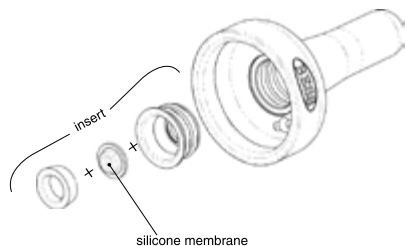

# Leak-Free Tear-Free Long-Lasting

Our inserts eliminate wasted milk while nursing. The embedded silicon membrane will only let milk pass while the calf is suckling, functioning naturally like a real cows teat.

## Control Flow

The implementation of an insert has allowed us to introduce a round milk opening at the tip of the nipple. This 2mm hole delivers consistent milk flow while the calf is suckling, increases longevity of the nipple and eliminates tearing. Narrowing the neck of the nipple in combination with our soft-touch synthetic rubber closely mimics a cows teat promoting nursing for adequate feeding.

### Snap-on w/ insert

Clear	High-quality synthetic rubber to see inside nipple
Red	High-quality synthetic rubber
Pink	Standard quality synthetic rubber at lower cost

15-263	BESS Snap-on nipple	with insert, 2mm hole	clear
15-264	BESS Snap-on nipple	with insert, 2mm hole	red
15-265	BESS Snap-on nipple	with insert, 2mm hole	pink