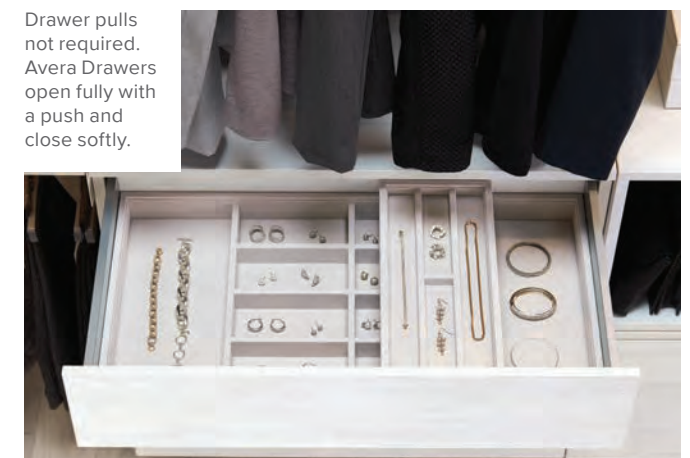

Exclusive Drawer Organizers are a perfect fit.

Add three-section or six-section Divided Cubes to create custom storage for shoes and accessories.

Drawer pulls not required. Avera Drawers open fully with a push and close softly.