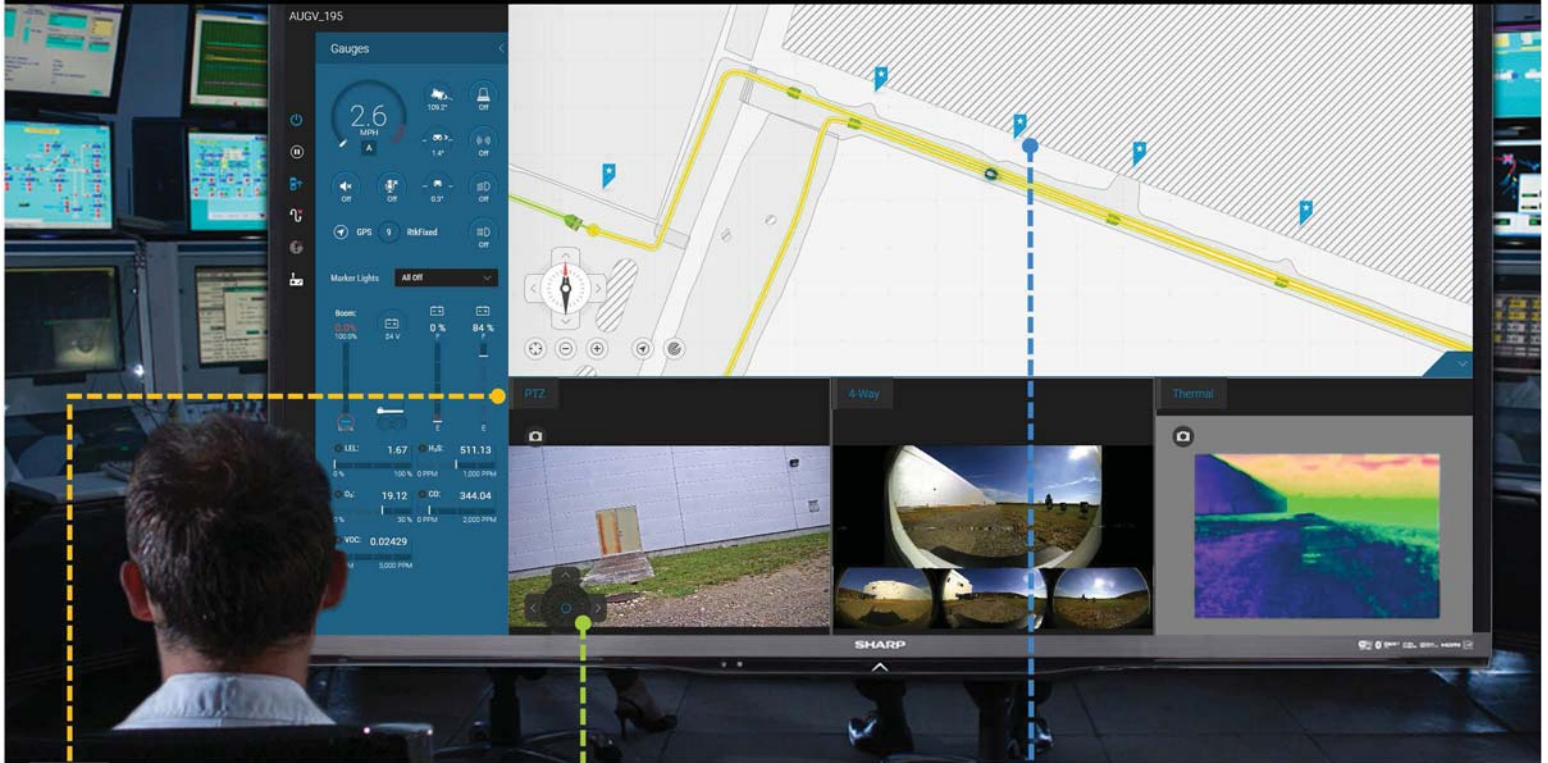

SV-S500

## AUTOMATED PROPERTY PATROL EXTENDING THE MONITORING AND PRESENCE OF YOUR SECURITY FORCE

### Product Highlights:

- Multi-terrain, mobile sensor platform
- Automates routine patrols
- Captures and transmits real-time audio, video and environmental data via wireless network<sup>1</sup>
- Provides a visible deterrent
- Frees up manpower for other missions or tasks
- Expands security surveillance
- Helps reduce human exposure to hazardous conditions
- Adds a layer of protection to existing security infrastructure
- Ruggedized and energy efficient design<sup>2</sup>
- **3 year onsite service**

## SV-AP10 Command and Control Application Software (CCAP)

- Telemetry & Vehicle Information
- Real-Time Camera Feeds
- Perimeter Patrol, Asset Inspection

<sup>1</sup> Wireless service required. Not all services available in all areas. Some services require subscription.