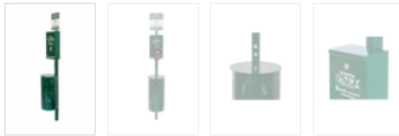

*Color

Choose an Option...

*Dispenser Type