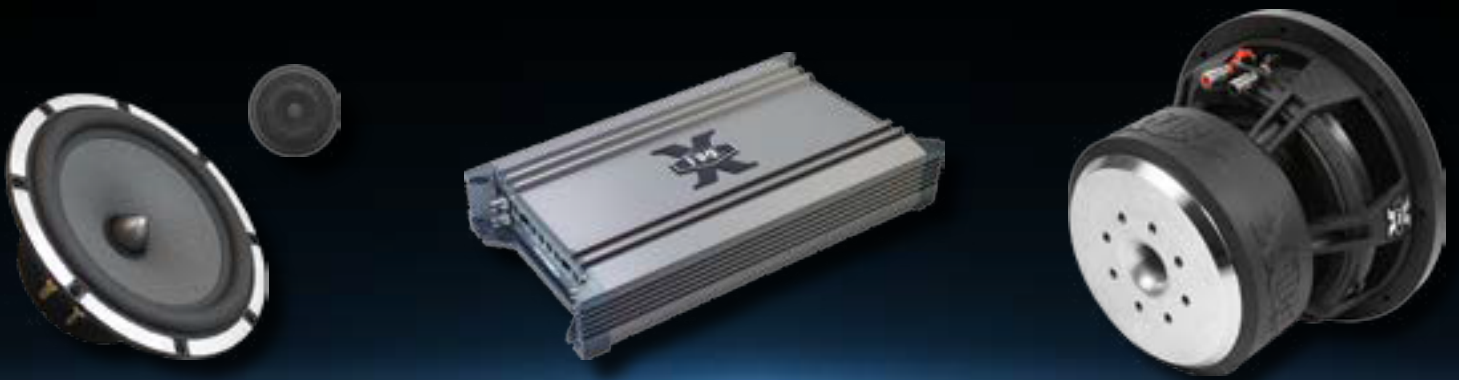

XFIRE AUDIO

Specialist Price List 2016

XFIREAUDIO.COM

Image Clarity Defenition

XFRS Speakers

Model	Power	Description
XFR32S	100W	3"(7.62cm) 2-way Separates 4Ω Bi-Amp X-over
XFR65MB	125W	6.5"(16.5cm) MidBass System 4Ω matched to XFR32S
XFR653S	150W	6.5"(16.5cm) 3-way Separates 4Ω with 4" (10cm) Midrange
XFR652S	125W	6.5"(16.5cm) 2-way Separates 4Ω
XFR75T	75W	25mm Inverted Aluminium Tweeter System 4Ω

XFR Speakers

Model	Power	Description
XFR650C	100W	6.5"(16.5cm) 2-way Separates 4Ω
XFR525C	60W	5.25"(13cm) 2-way Separates 4Ω
XFR25T	75W	25mm Soft Dome Tweeter System 4Ω
XFR693	125W	6"x 9"(15.2 x 22.9cm) 2-way Coaxial 4Ω
XFR653	75W	6.5"(16.5cm) 3-way Coaxial 4Ω
XFR525	65W	5.25"(13cm) 2-way Coaxial 4Ω
XFR402	50W	4"(10cm) 2-way Coaxial 4Ω