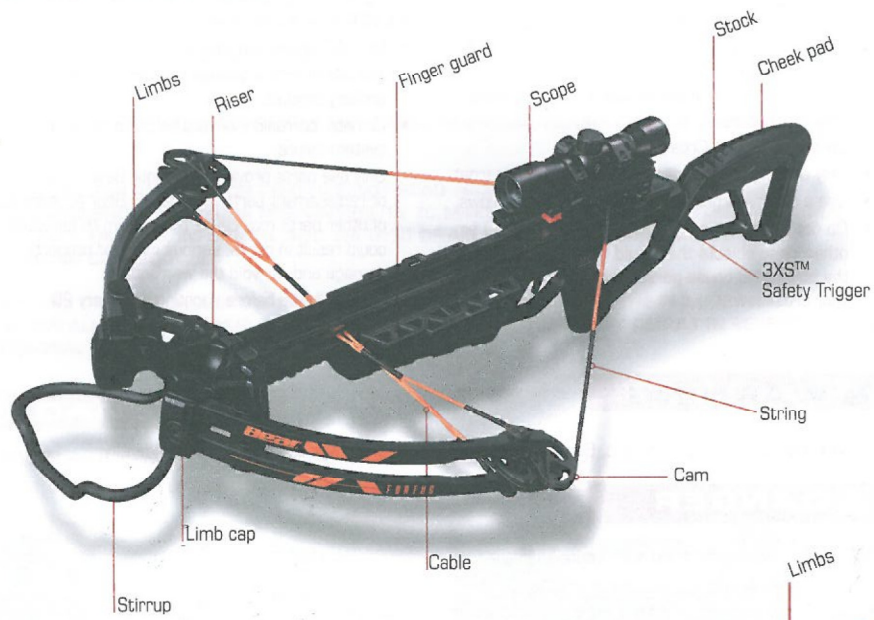

CROSSBOWS

Bear»»

FISIX FFL™

TORRIX FFL™

BAUZER FFL™

FORTUS™

Model Shown
FORTUS A6FRTBK180

Model Shown
**FISIX FFL™
 A6FSXFD135**

PARTS LIST

Understanding your crossbow and its parts will add to your archery enjoyment. Although each model will differ slightly these photos represent the components available in various combinations on most models. Being familiar with this information will help you with the instructions throughout this manual. You can also refer to this photo when ordering parts or making technical inquiries.