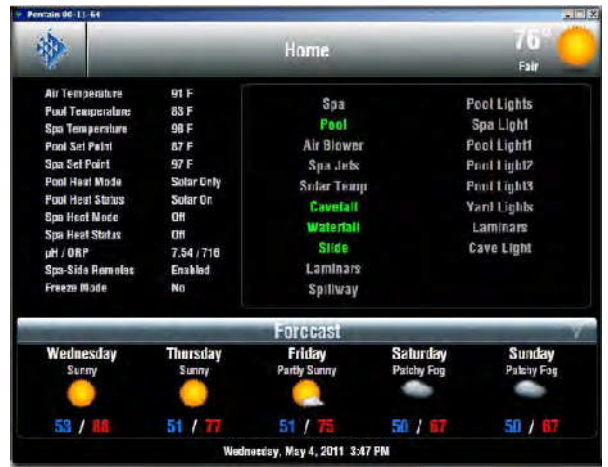

SCREENLOGIC2[®] INTERFACE

INSTALLATION AND USER'S GUIDE

IMPORTANT SAFETY INSTRUCTIONS
READ AND FOLLOW ALL INSTRUCTIONS
SAVE THESE INSTRUCTIONS